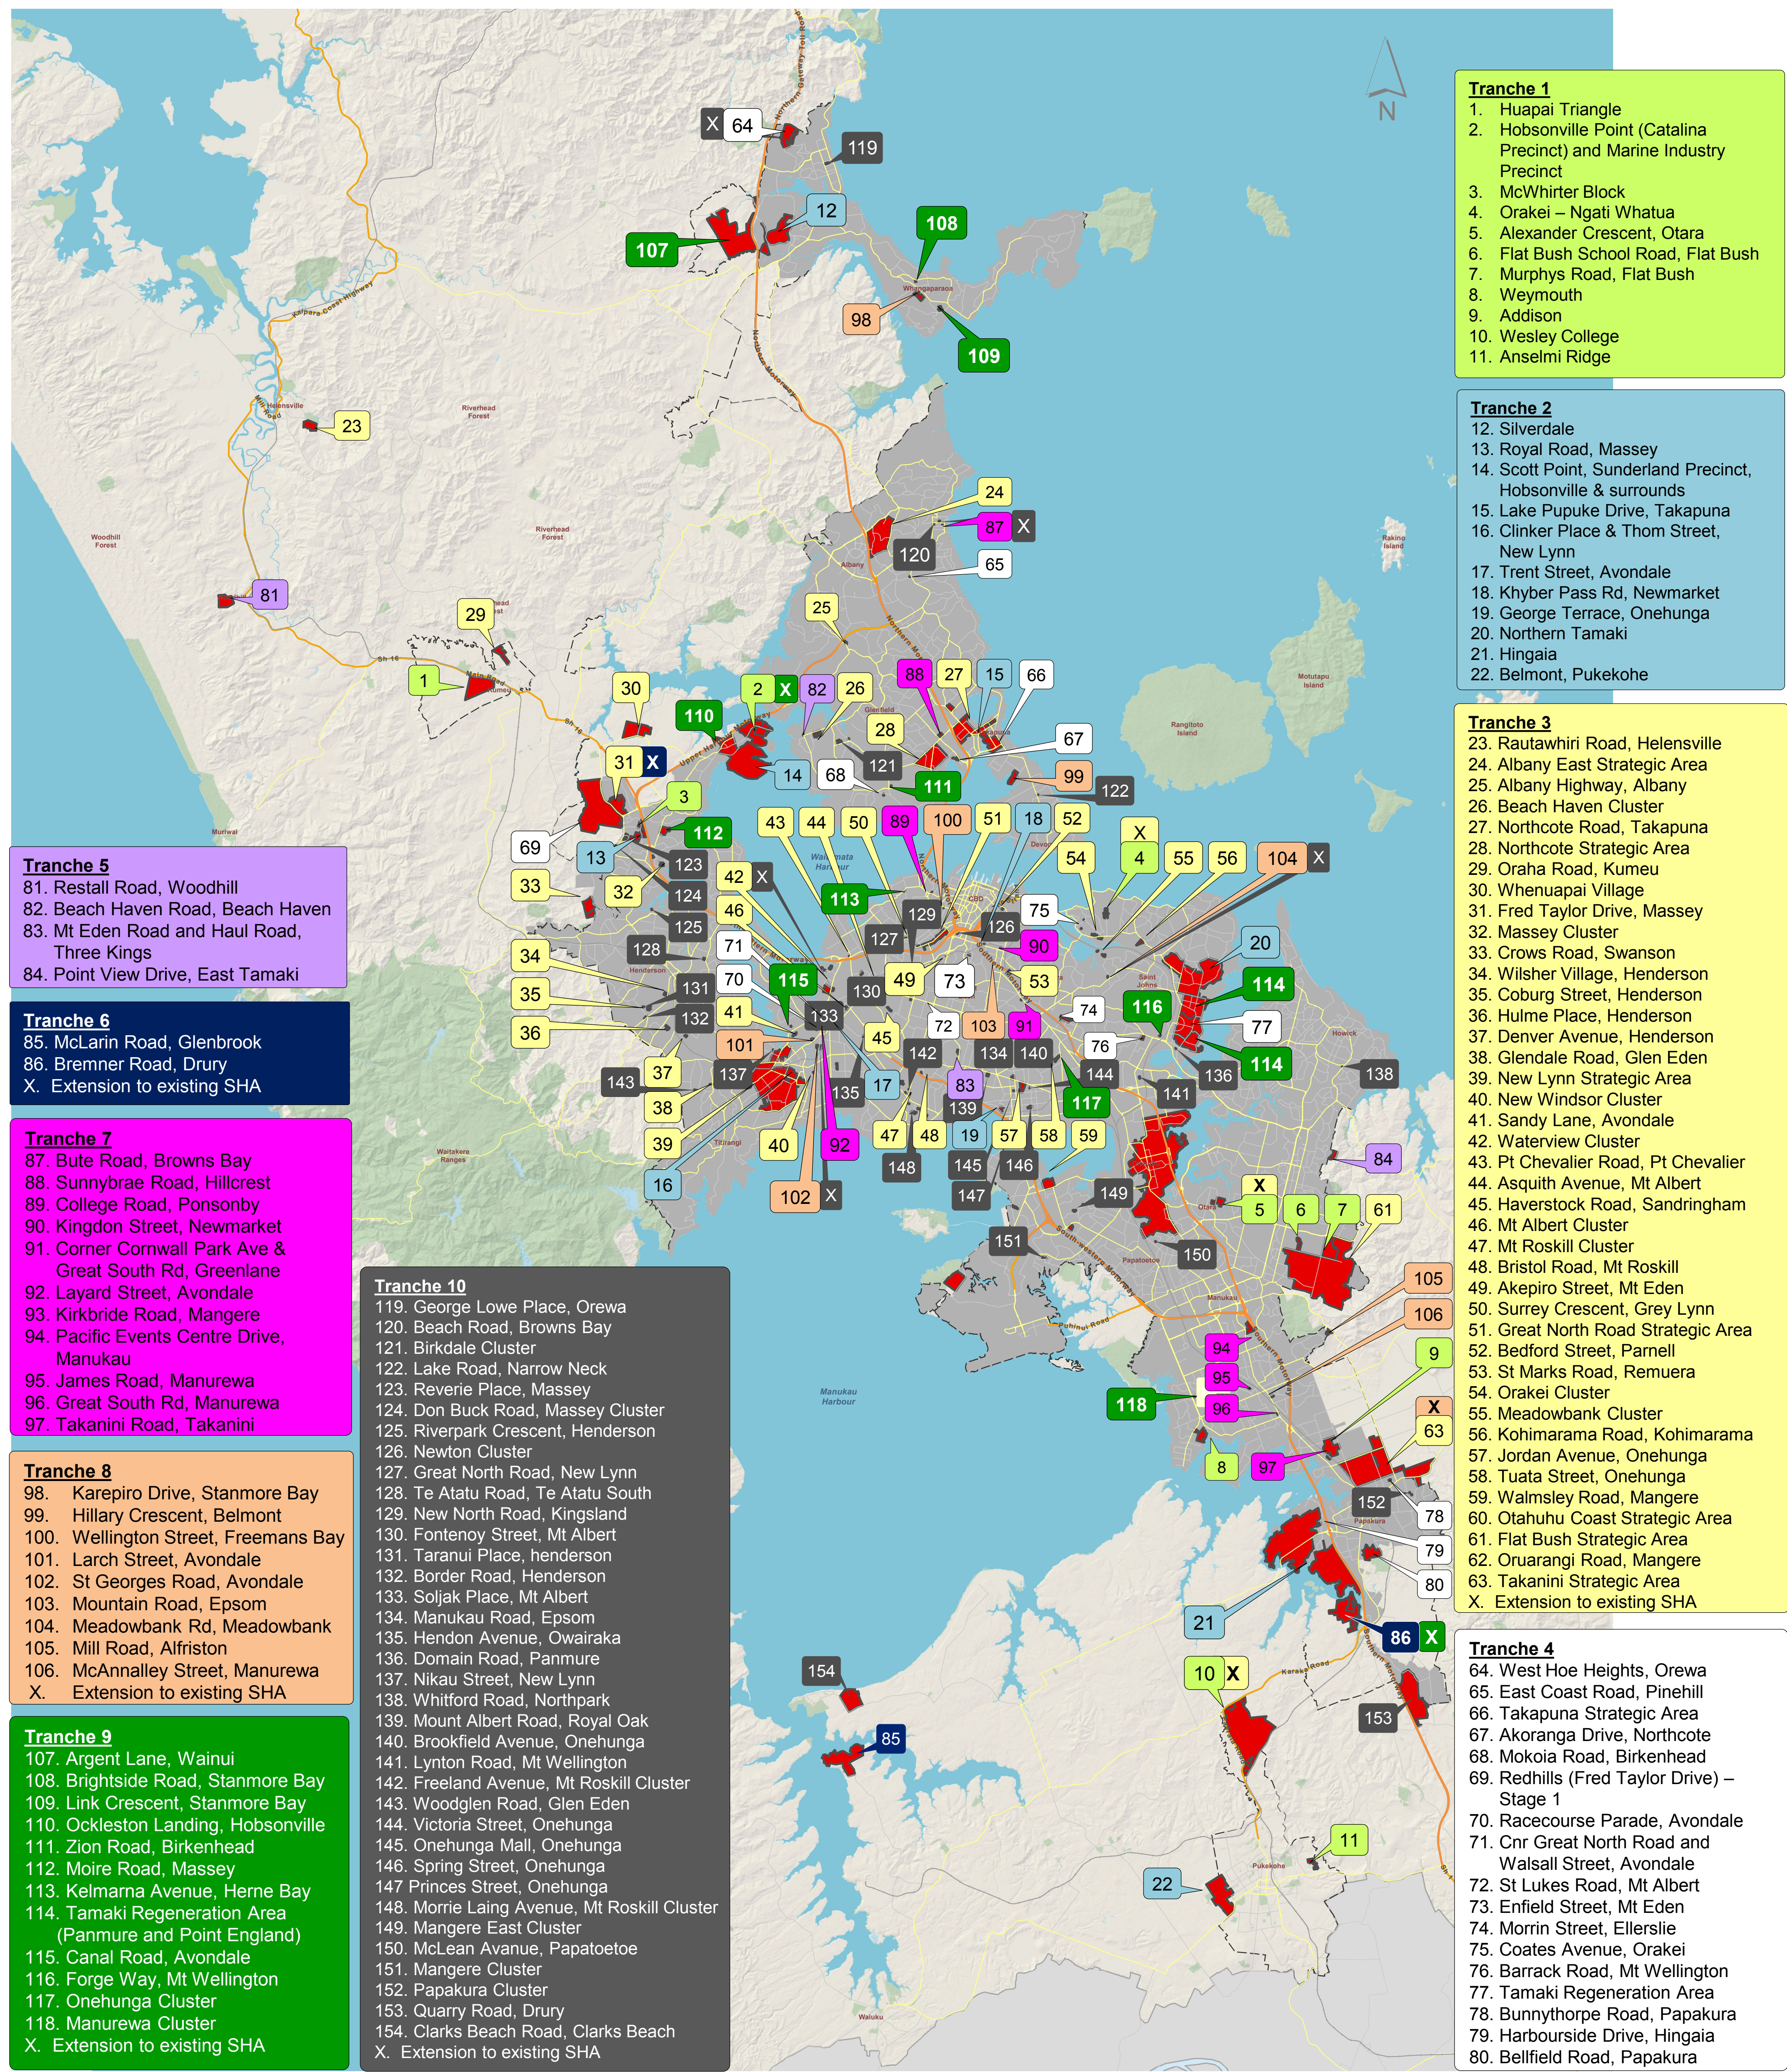

Special Housing Areas (Tranches 1 - 10)

1. **Tranche 1**
1. Huapai Triangle
  2. Hobsonville Point (Catalina Precinct) and Marine Industry Precinct
  3. McWhirter Block
  4. Orakei – Ngati Whatua
  5. Alexander Crescent, Otara
  6. Flat Bush School Road, Flat Bush
  7. Murphys Road, Flat Bush
  8. Weymouth
  9. Addison
  10. Wesley College
  11. Anselmi Ridge

1. **Tranche 2**
1. Silverdale
  2. Royal Road, Massey
  3. Scott Point, Sunderland Precinct, Hobsonville & surrounds
  4. Lake Pupuke Drive, Takapuna
  5. Clinker Place & Thom Street, New Lynn
  6. Trent Street, Avondale
  7. Khyber Pass Rd, Newmarket
  8. George Terrace, Onehunga
  9. Northern Tamaki
  10. Hingaia
  11. Belmont, Pukekohe

1. **Tranche 3**
1. Rautawhiri Road, Helensville
  2. Albany East Strategic Area
  3. Albany Highway, Albany
  4. Beach Haven Cluster
  5. Northcote Road, Takapuna
  6. Northcote Strategic Area
  7. Oraha Road, Kumeu
  8. Whenuapai Village
  9. Fred Taylor Drive, Massey
  10. Massey Cluster
  11. Crows Road, Swanson
  12. Wilsher Village, Henderson
  13. Coburg Street, Henderson
  14. Hulme Place, Henderson
  15. Denver Avenue, Henderson
  16. Glendale Road, Glen Eden
  17. New Lynn Strategic Area
  18. Sandy Lane, Avondale
  19. Waterview Cluster
  20. Pt Chevalier Road, Pt Chevalier
  21. Asquith Avenue, Mt Albert
  22. Haverstock Road, Sandringham
  23. Mt Albert Cluster
  24. Mt Roskill Cluster
  25. Bristol Road, Mt Roskill
  26. Akepiro Street, Mt Eden
  27. Surrey Crescent, Grey Lynn
  28. Great North Road Strategic Area
  29. Bedford Street, Parnell
  30. St Marks Road, Remuera
  31. Orakei Cluster
  32. Meadowbank Cluster
  33. Kohimarama Road, Kohimarama
  34. Jordan Avenue, Onehunga
  35. Tuata Street, Onehunga
  36. Walmsley Road, Mangere
  37. Otauhu Coast Strategic Area
  38. Flat Bush Strategic Area
  39. Oruarangi Road, Mangere
  40. Takanini Strategic Area
  41. Extension to existing SHA

1. **Tranche 5**
1. Restall Road, Woodhill
  2. Beach Haven Road, Beach Haven
  3. Mt Eden Road and Haul Road, Three Kings
  4. Point View Drive, East Tamaki

1. **Tranche 6**
1. McLarin Road, Glenbrook
  2. Bremner Road, Drury
  3. Extension to existing SHA

1. **Tranche 7**
1. Bute Road, Browns Bay
  2. Sunnybrae Road, Hillcrest
  3. College Road, Ponsonby
  4. Kingdon Street, Newmarket
  5. Corner Cornwall Park Ave & Great South Rd, Greenlane
  6. Layard Street, Avondale
  7. Kirkbride Road, Mangere
  8. Pacific Events Centre Drive, Manukau
  9. James Road, Manurewa
  10. Great South Rd, Manurewa
  11. Takanini Road, Takanini

1. **Tranche 8**
1. Karepiro Drive, Stanmore Bay
  2. Hillary Crescent, Belmont
  3. Wellington Street, Freemans Bay
  4. Larch Street, Avondale
  5. St Georges Road, Avondale
  6. Mountain Road, Epsom
  7. Meadowbank Rd, Meadowbank
  8. Mill Road, Alfriston
  9. McAnnalley Street, Manurewa
  10. Extension to existing SHA

1. **Tranche 9**
1. Argent Lane, Wainui
  2. Brightside Road, Stanmore Bay
  3. Link Crescent, Stanmore Bay
  4. Ockleston Landing, Hobsonville
  5. Zion Road, Birkenhead
  6. Moire Road, Massey
  7. Kelmarna Avenue, Herne Bay
  8. Tamaki Regeneration Area (Panmure and Point England)
  9. Canal Road, Avondale
  10. Forge Way, Mt Wellington
  11. Onehunga Cluster
  12. Manurewa Cluster
  13. Extension to existing SHA