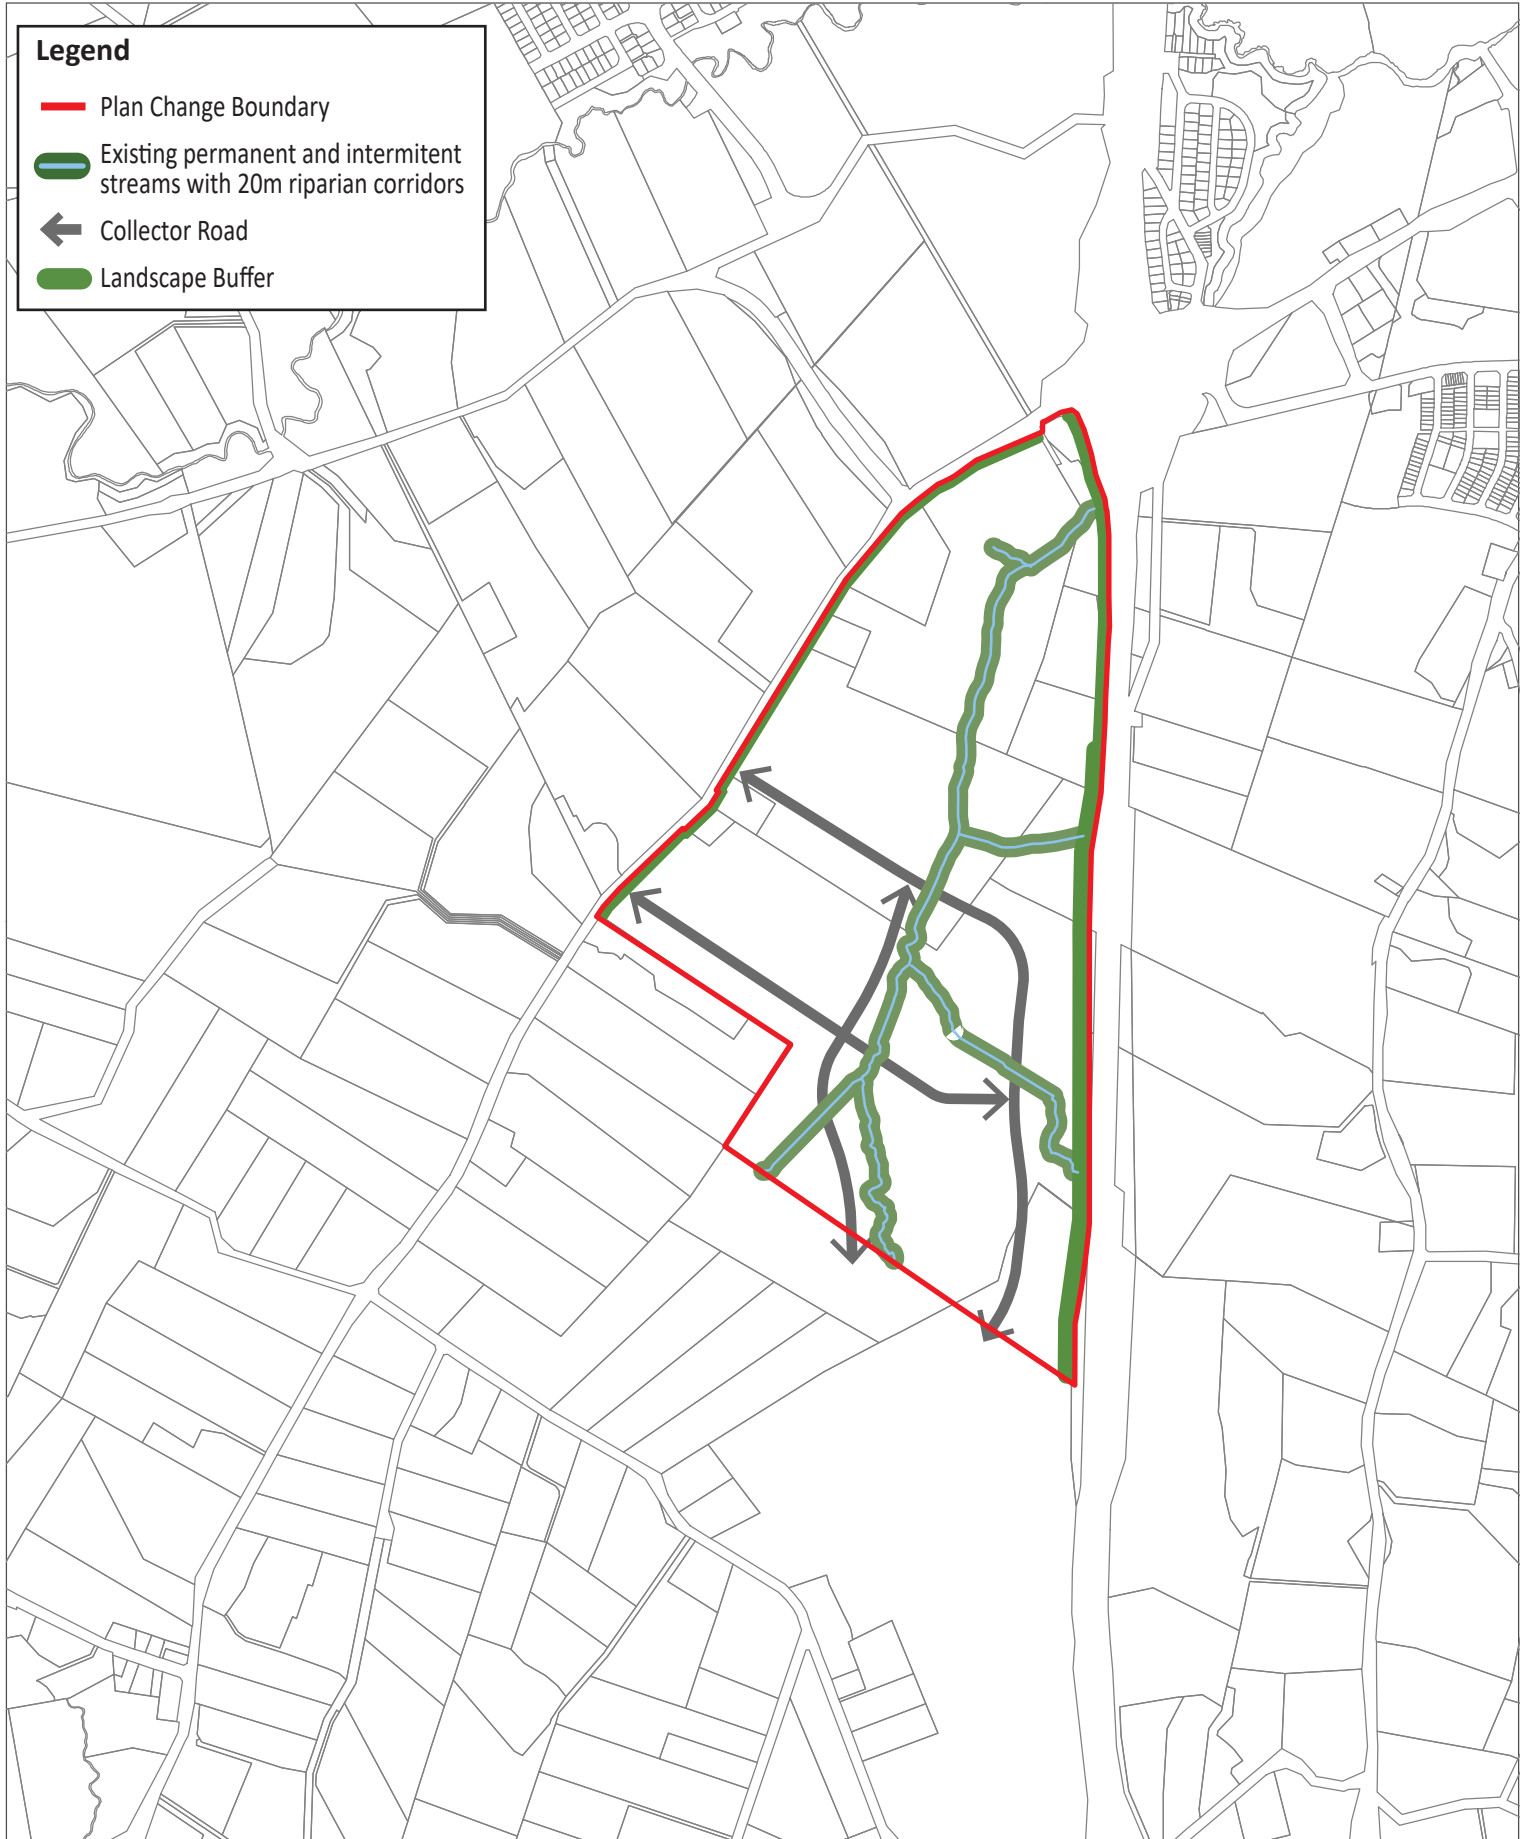

Legend

- Plan Change Boundary
- Additional Height Area

**Legend**

 Precinct Boundary

Macroinvertebrate Community Index:

 Urban

 Exotic

 Rural

 Native

Scale @ A4  
1:15,000

**Legend**

- Plan Change Boundary
- Existing permanent and intermittent streams with 20m riparian corridors
- ← Collector Road
- Landscape Buffer

**Legend**

-  Silverdale West Precinct Boundary
-  Additions to Notable Trees Overlay
  1. Silky Oak
  2. Pin Oak
  3. Cooks Pine
  4. English Oak

**Legend**

 Silverdale West Precinct Boundary

**Scale @ A4**  
1:15,000

**Legend**

- Silverdale West Precinct Boundary
- Existing permanent and intermittent streams
- ← Collector Road
- Landscape Buffer
- Indicative Open Space Zone
- Key Pedestrian and Cycle Connections
- Stage 1
- Stage 2

**Legend**

-  Silverdale West Precinct Boundary
-  Additions to Significant Ecological Areas Overlay

**Legend**

-  Precinct Boundary
-  SMAF 1

Scale @ A4  
1:15,000