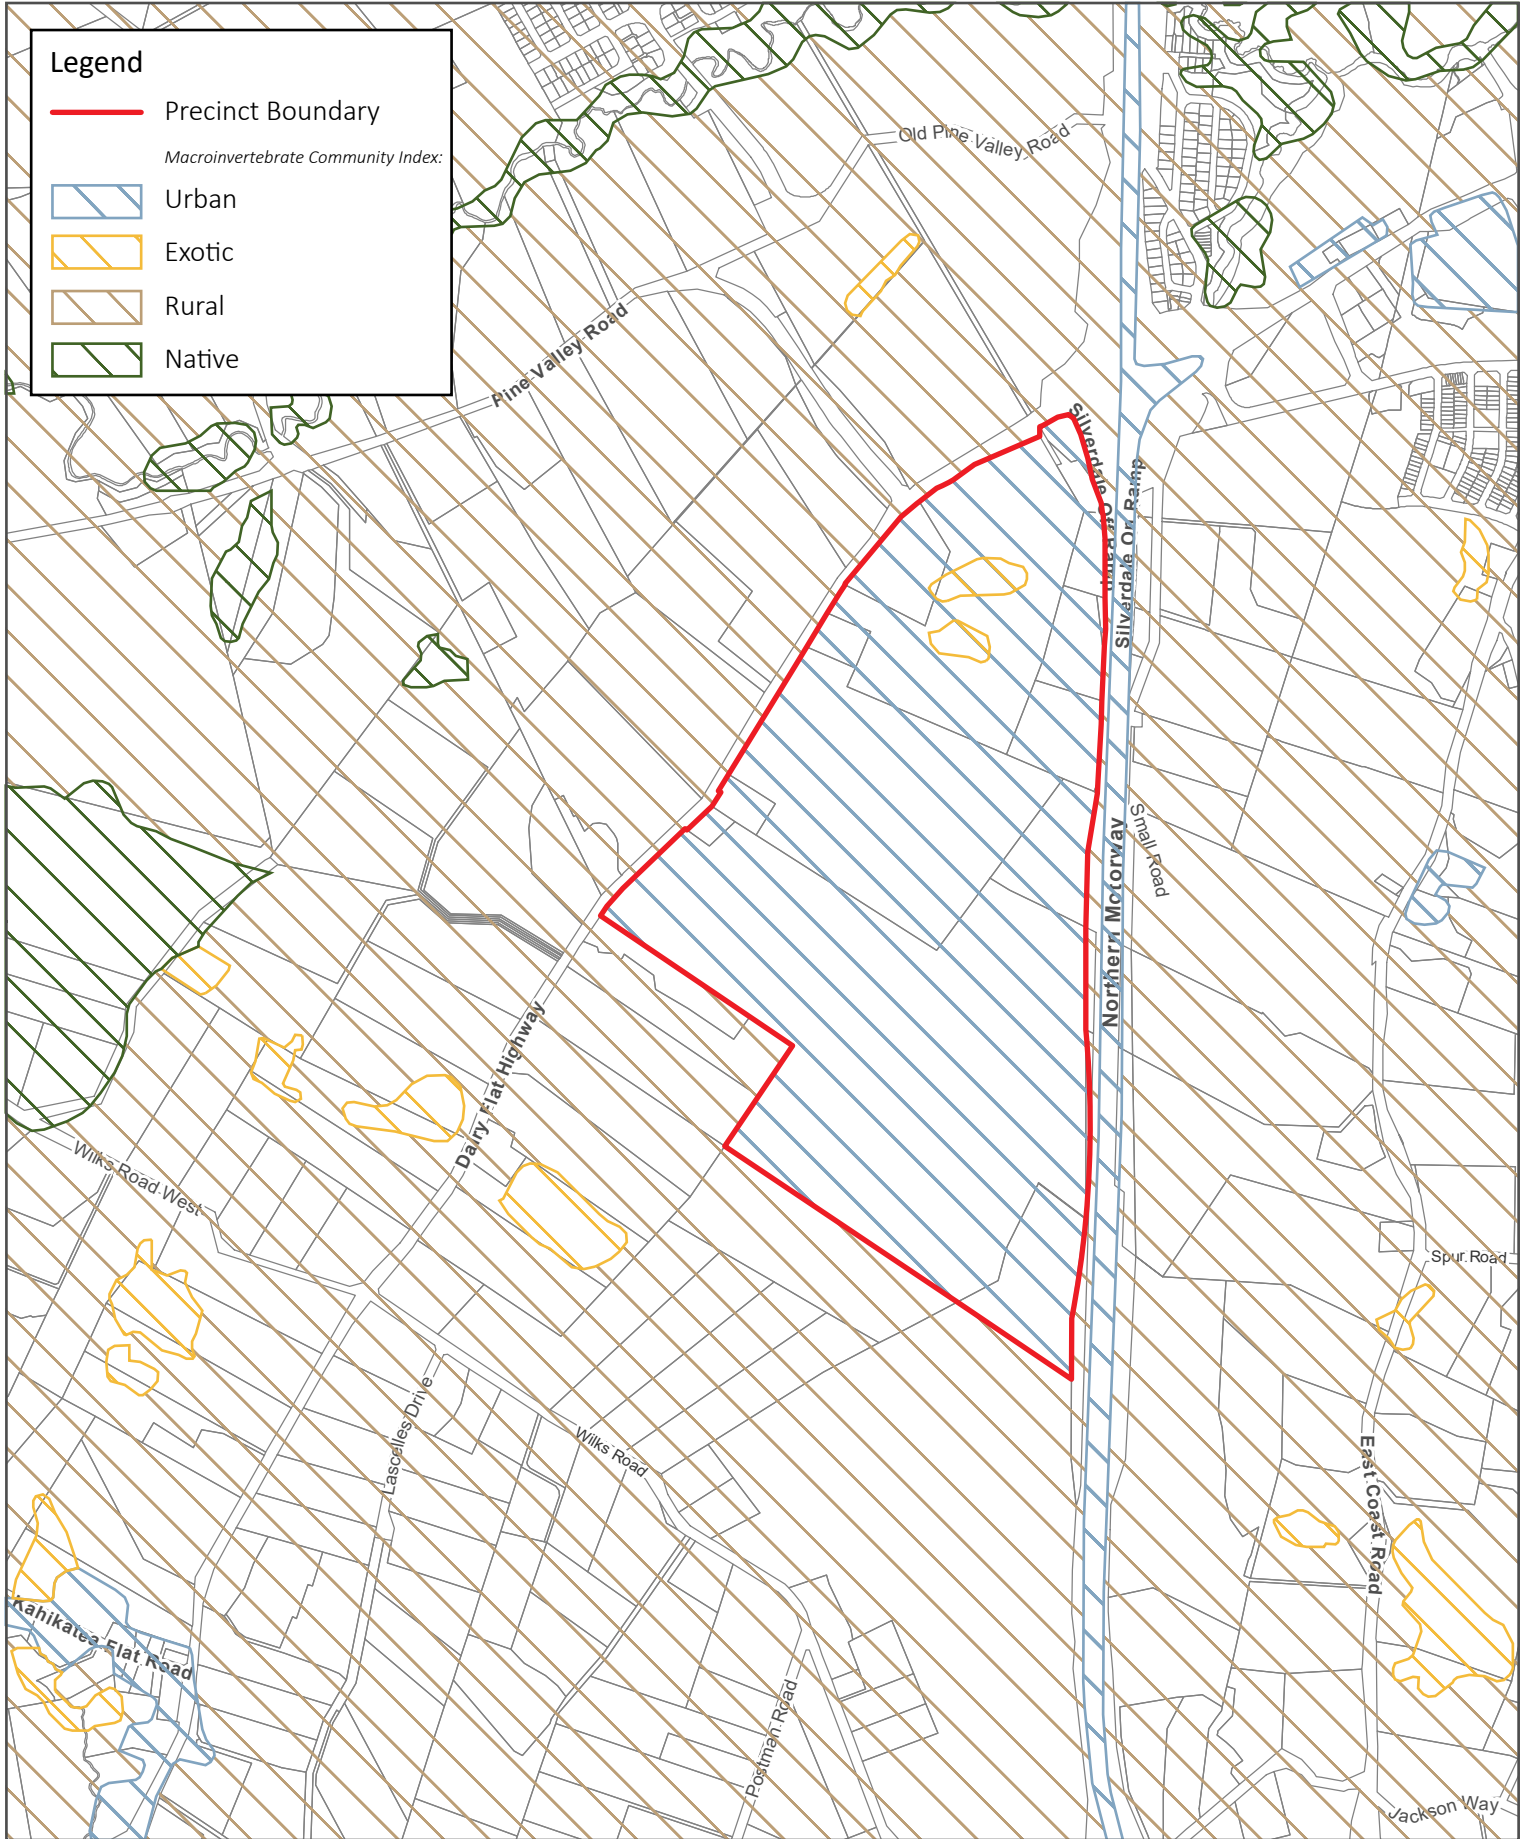

Legend

- Plan Change Boundary
- Additional Height Area

**Legend**

 Precinct Boundary

Macroinvertebrate Community Index:

 Urban

 Exotic

 Rural

 Native

Scale @ A4  
1:15,000

**Legend**

- Plan Change Boundary
- Existing permanent and intermittent streams with 20m riparian corridors
- ← Collector Road
- Landscape Buffer

**Legend**

-  Silverdale West Precinct Boundary
-  Additions to Notable Trees Overlay
  1. Silky Oak
  2. Pin Oak
  3. Cooks Pine
  4. English Oak

**Legend**

 Silverdale West Precinct Boundary

**Scale @ A4**  
1:15,000

**Legend**

- Silverdale West Precinct Boundary
- Existing permanent and intermittent streams
- ← Collector Road
- Landscape Buffer
- Indicative Open Space Zone
- Key Pedestrian and Cycle Connections
- Stage 1
- Stage 2

**Legend**

-  Silverdale West Precinct Boundary
-  Additions to Significant Ecological Areas Overlay

**Legend**

-  Precinct Boundary
-  SMAF 1

Scale @ A4  
1:15,000