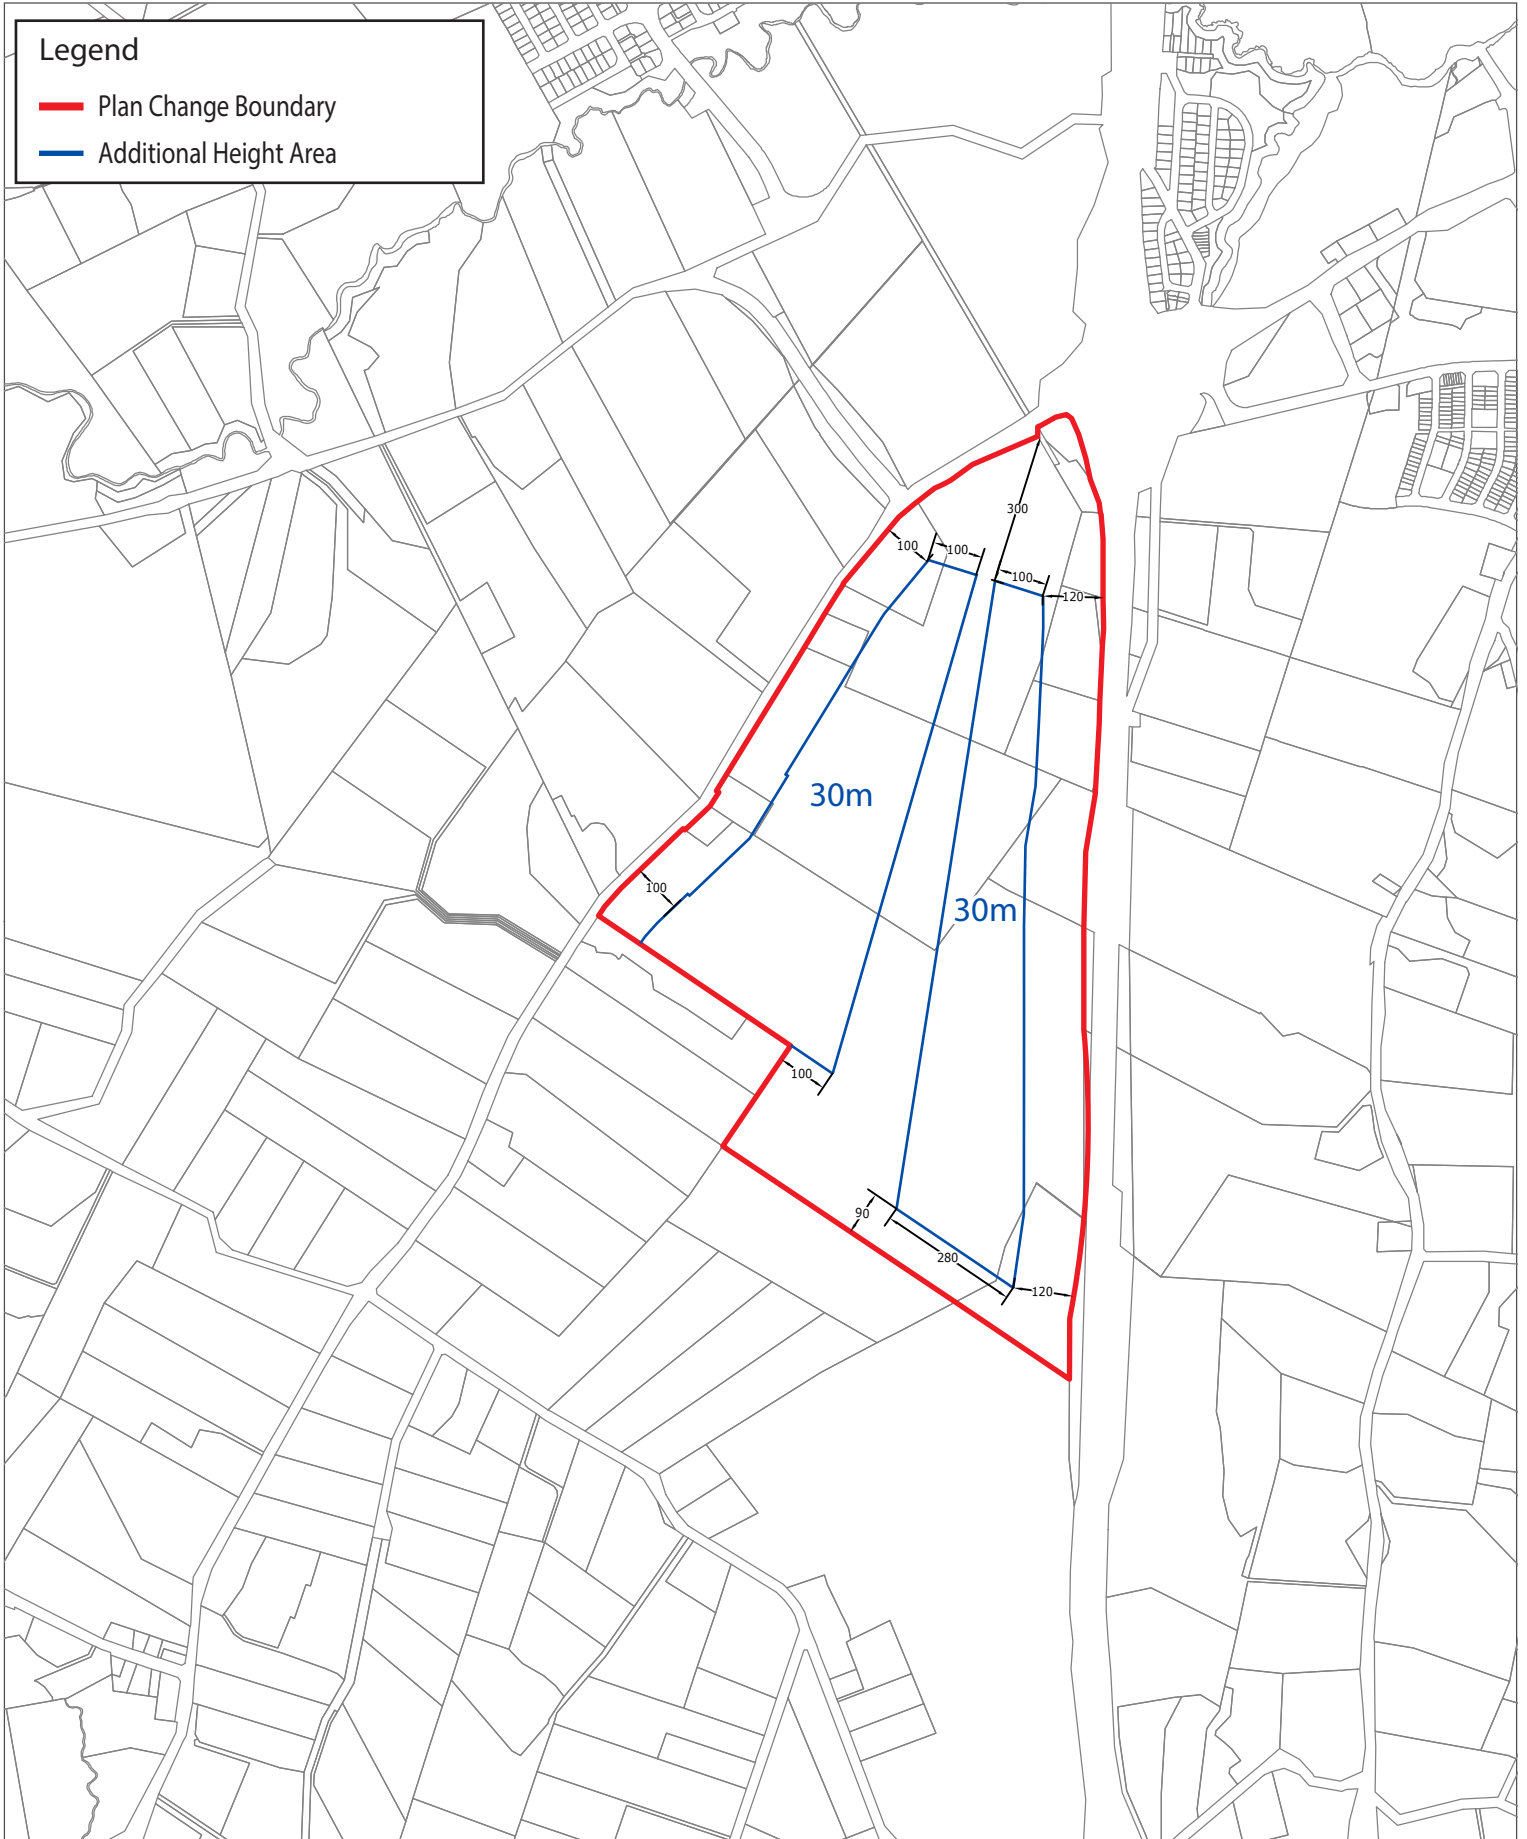

Legend

- Plan Change Boundary
- Additional Height Area

**Legend**

 Precinct Boundary

Macroinvertebrate Community Index:

 Urban

 Exotic

 Rural

 Native

Scale @ A4  
1:15,000

**Legend**

- Plan Change Boundary
- Existing permanent and intermittent streams with 20m riparian corridors
- ← Collector Road
- Landscape Buffer

**Legend**

-  Silverdale West Precinct Boundary
-  Additions to Notable Trees Overlay
  1. Silky Oak
  2. Pin Oak
  3. Cooks Pine
  4. English Oak

**Legend**

 Silverdale West Precinct Boundary

**Scale @ A4**  
1:15,000

**Legend**

- Silverdale West Precinct Boundary
- Existing permanent and intermittent streams
- ← Collector Road
- Landscape Buffer
- Indicative Open Space Zone
- Key Pedestrian and Cycle Connections
- Stage 1
- Stage 2

**Legend**

-  Silverdale West Precinct Boundary
-  Additions to Significant Ecological Areas Overlay

**Legend**

-  Precinct Boundary
-  SMAF 1

Scale @ A4  
1:15,000