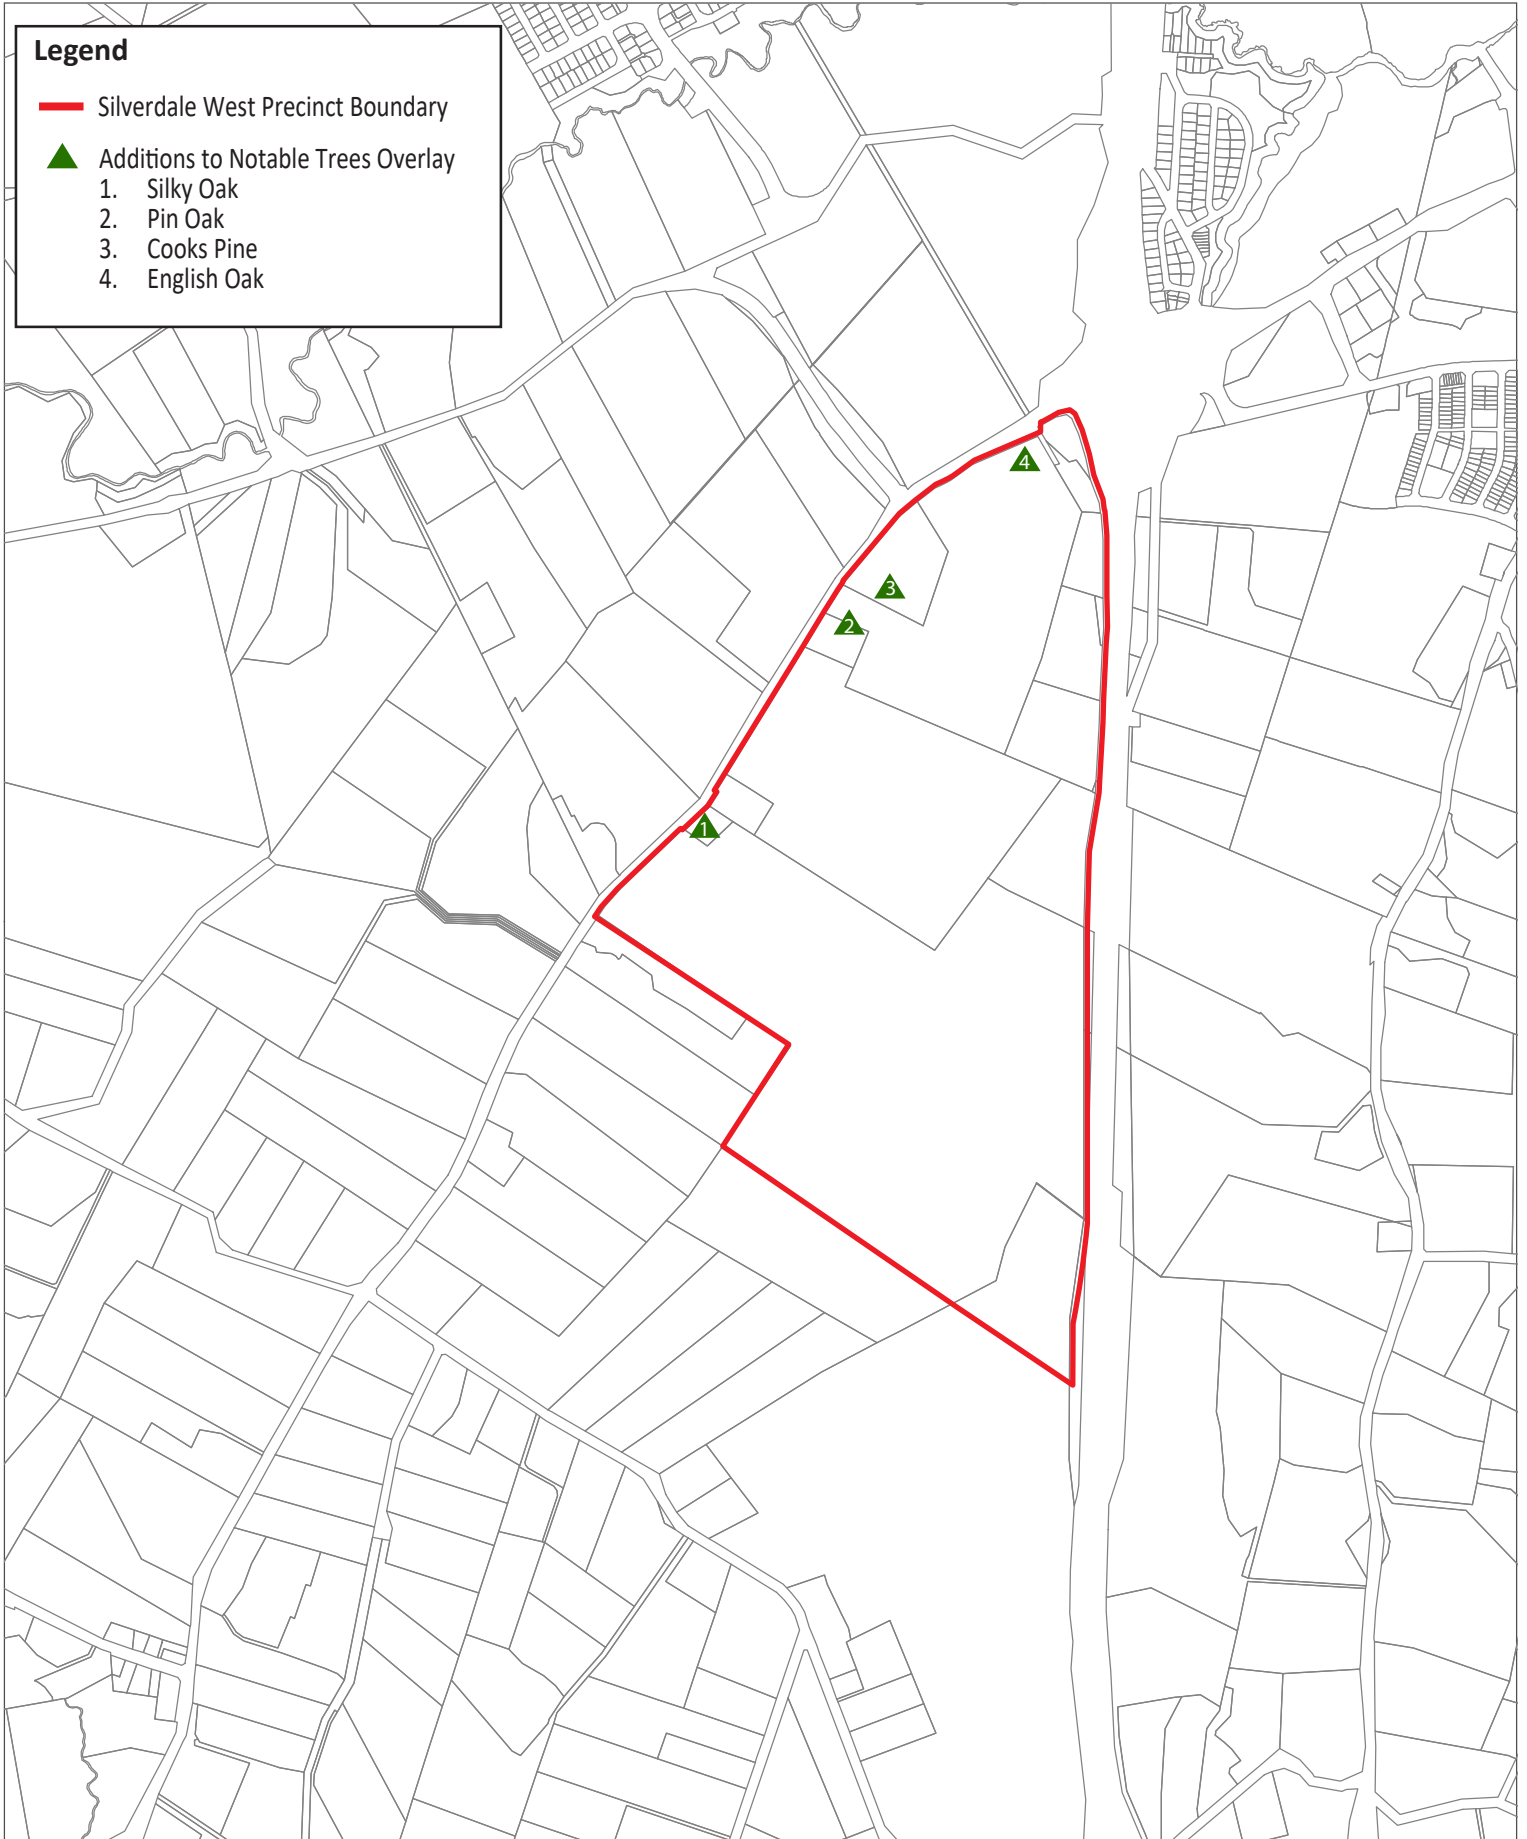

Legend

- Plan Change Boundary
- Additional Height Area

**Legend**

 Precinct Boundary

Macroinvertebrate Community Index:

 Urban

 Exotic

 Rural

 Native

Scale @ A4  
1:15,000

**Legend**

- Plan Change Boundary
- Existing permanent and intermittent streams with 20m riparian corridors
- ← Collector Road
- Landscape Buffer

**Legend**

-  Silverdale West Precinct Boundary
-  Additions to Notable Trees Overlay
  1. Silky Oak
  2. Pin Oak
  3. Cooks Pine
  4. English Oak

**Legend**

 Silverdale West Precinct Boundary

**Scale @ A4**  
1:15,000

**Legend**

- Silverdale West Precinct Boundary
- Existing permanent and intermittent streams
- ← Collector Road
- Landscape Buffer
- Indicative Open Space Zone
- Key Pedestrian and Cycle Connections
- Stage 1
- Stage 2

**Legend**

-  Silverdale West Precinct Boundary
-  Additions to Significant Ecological Areas Overlay

**Legend**

-  Precinct Boundary
-  SMAF 1

Scale @ A4  
1:15,000