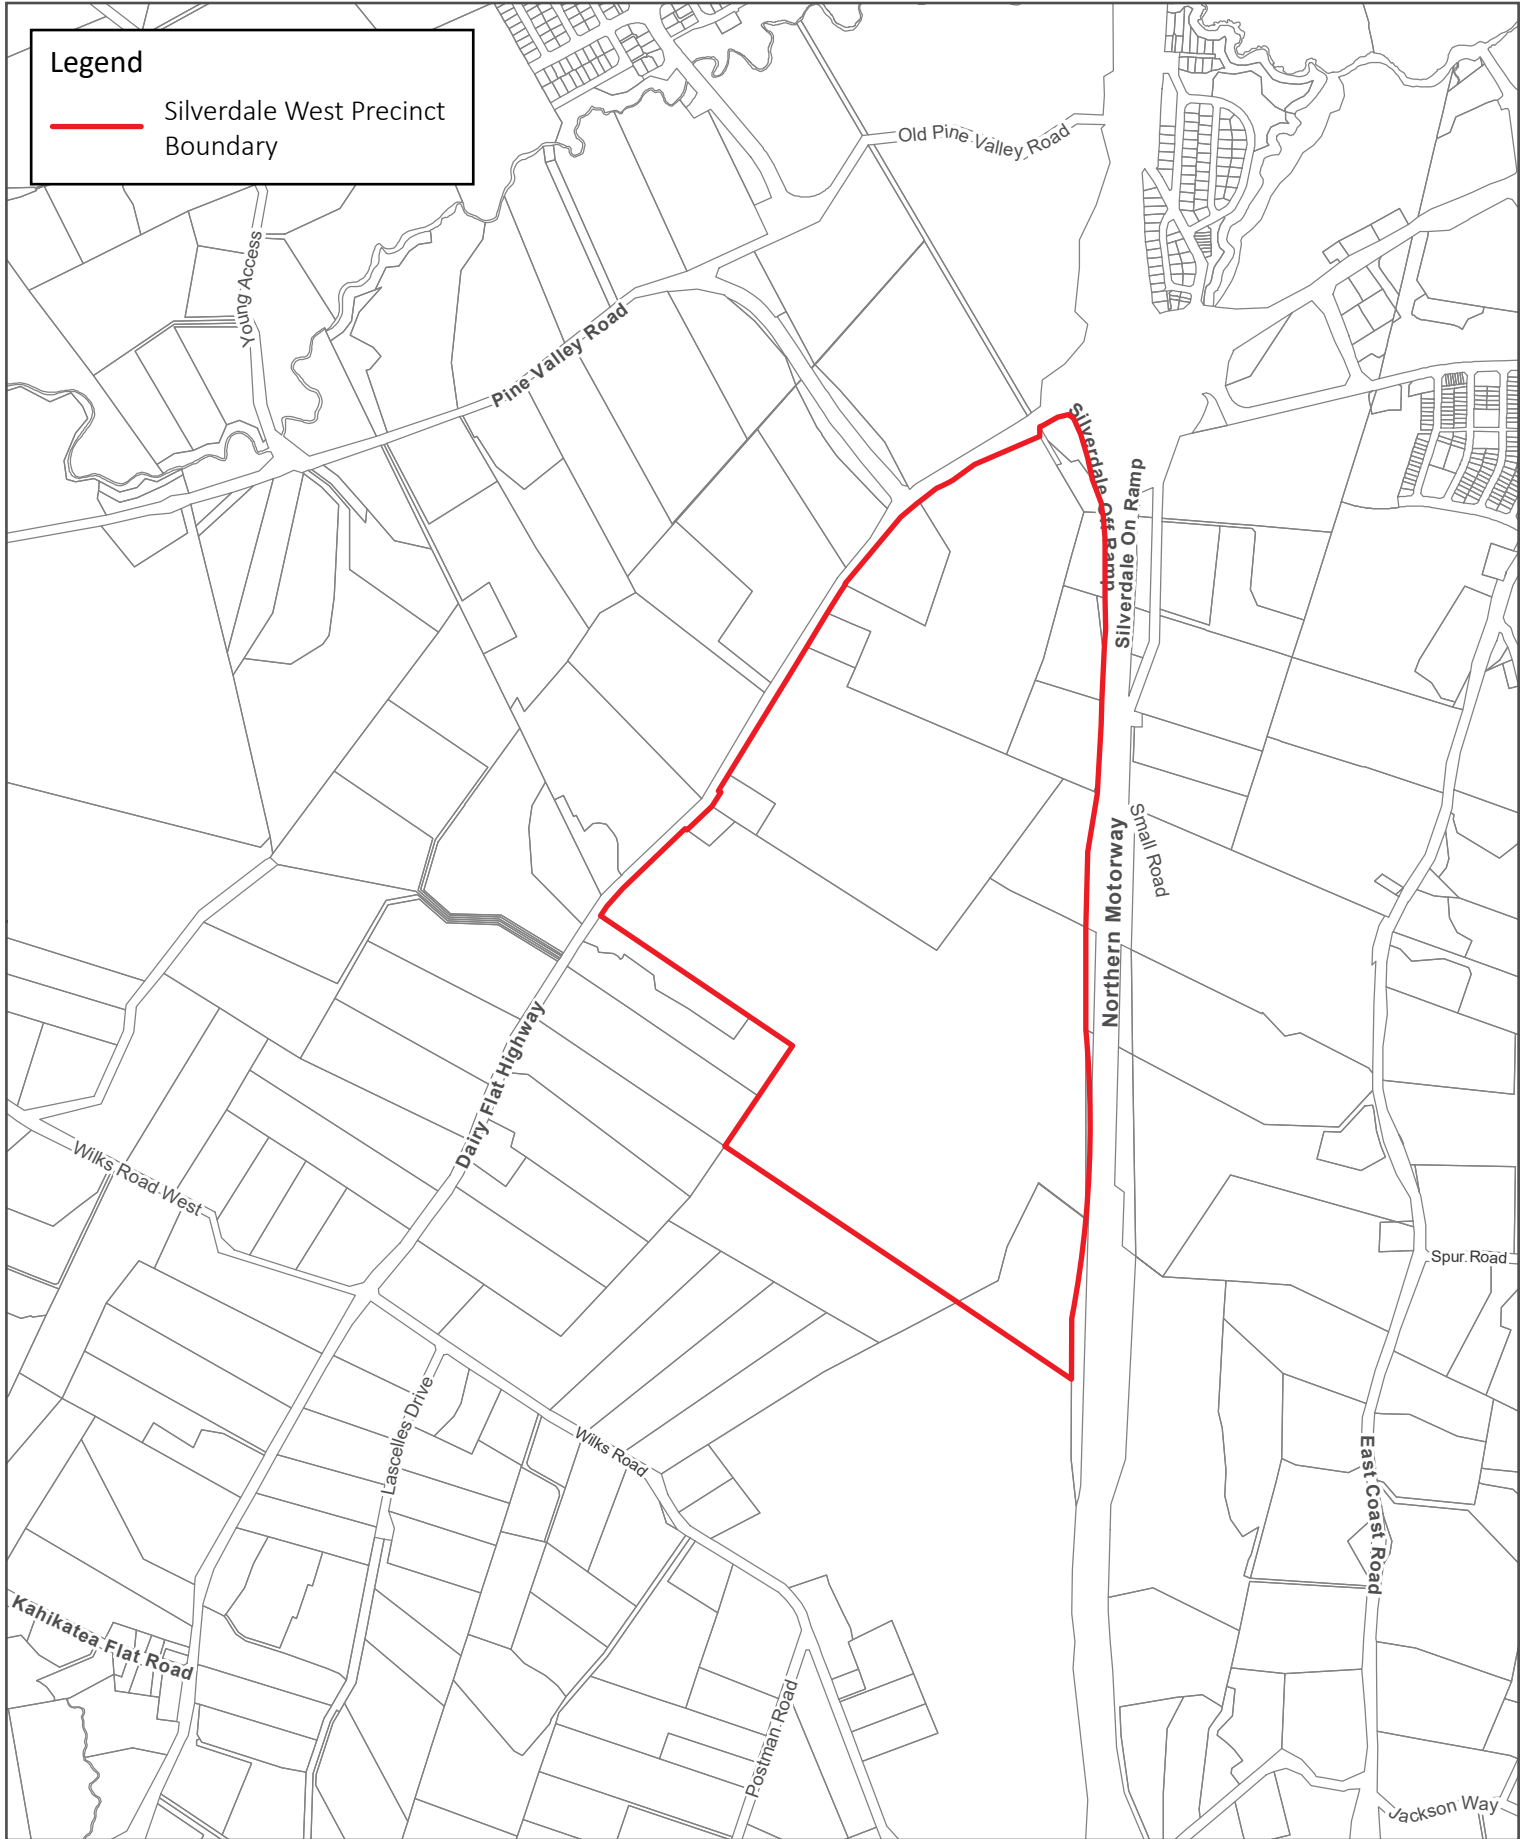

Legend

- Plan Change Boundary
- Additional Height Area

**Legend**

 Precinct Boundary

Macroinvertebrate Community Index:

 Urban

 Exotic

 Rural

 Native

Scale @ A4  
1:15,000

**Legend**

- Plan Change Boundary
- Existing permanent and intermittent streams with 20m riparian corridors
- ← Collector Road
- Landscape Buffer

**Legend**

-  Silverdale West Precinct Boundary
-  Additions to Notable Trees Overlay
  1. Silky Oak
  2. Pin Oak
  3. Cooks Pine
  4. English Oak

**Legend**

 Silverdale West Precinct Boundary

**Scale @ A4**  
1:15,000

**Legend**

- Silverdale West Precinct Boundary
- Existing permanent and intermittent streams
- ← Collector Road
- Landscape Buffer
- Indicative Open Space Zone
- Key Pedestrian and Cycle Connections
- Stage 1
- Stage 2

**Legend**

-  Silverdale West Precinct Boundary
-  Additions to Significant Ecological Areas Overlay

**Legend**

-  Precinct Boundary
-  SMAF 1

Scale @ A4  
1:15,000