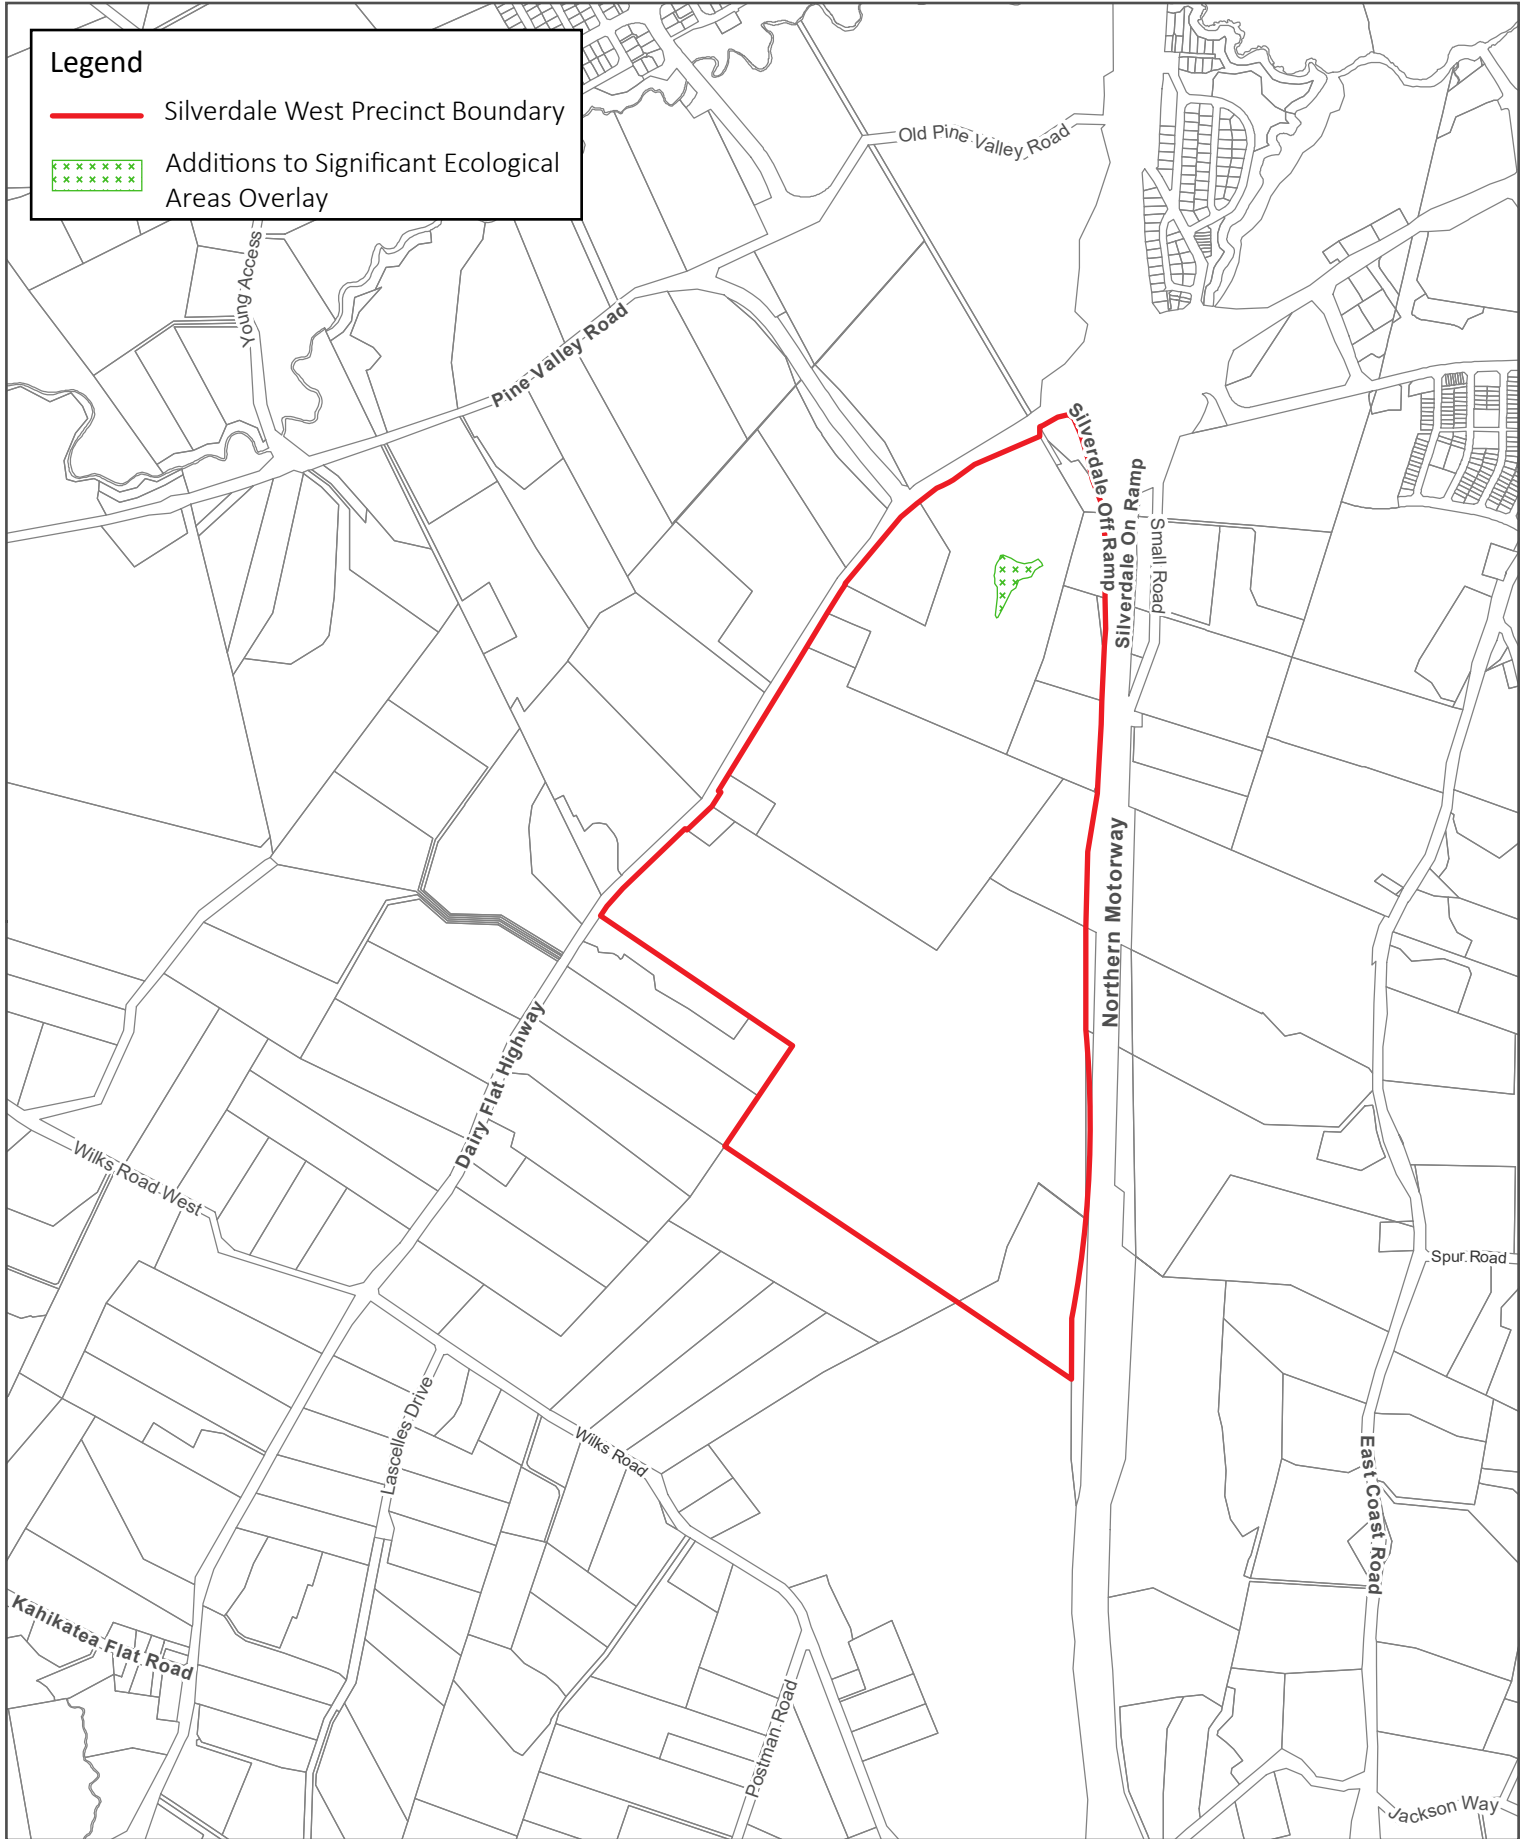

Legend

- Plan Change Boundary
- Additional Height Area

**Legend**

 Precinct Boundary

Macroinvertebrate Community Index:

 Urban

 Exotic

 Rural

 Native

Scale @ A4  
1:15,000

**Legend**

- Plan Change Boundary
- Existing permanent and intermittent streams with 20m riparian corridors
- ← Collector Road
- Landscape Buffer

**Legend**

-  Silverdale West Precinct Boundary
-  Additions to Notable Trees Overlay
  1. Silky Oak
  2. Pin Oak
  3. Cooks Pine
  4. English Oak

**Legend**

 Silverdale West Precinct Boundary

**Scale @ A4**  
1:15,000

**Legend**

- Silverdale West Precinct Boundary
- Existing permanent and intermittent streams
- ← Collector Road
- Landscape Buffer
- Indicative Open Space Zone
- Key Pedestrian and Cycle Connections
- Stage 1
- Stage 2

**Legend**

-  Silverdale West Precinct Boundary
-  Additions to Significant Ecological Areas Overlay

**Legend**

-  Precinct Boundary
-  SMAF 1

Scale @ A4  
1:15,000