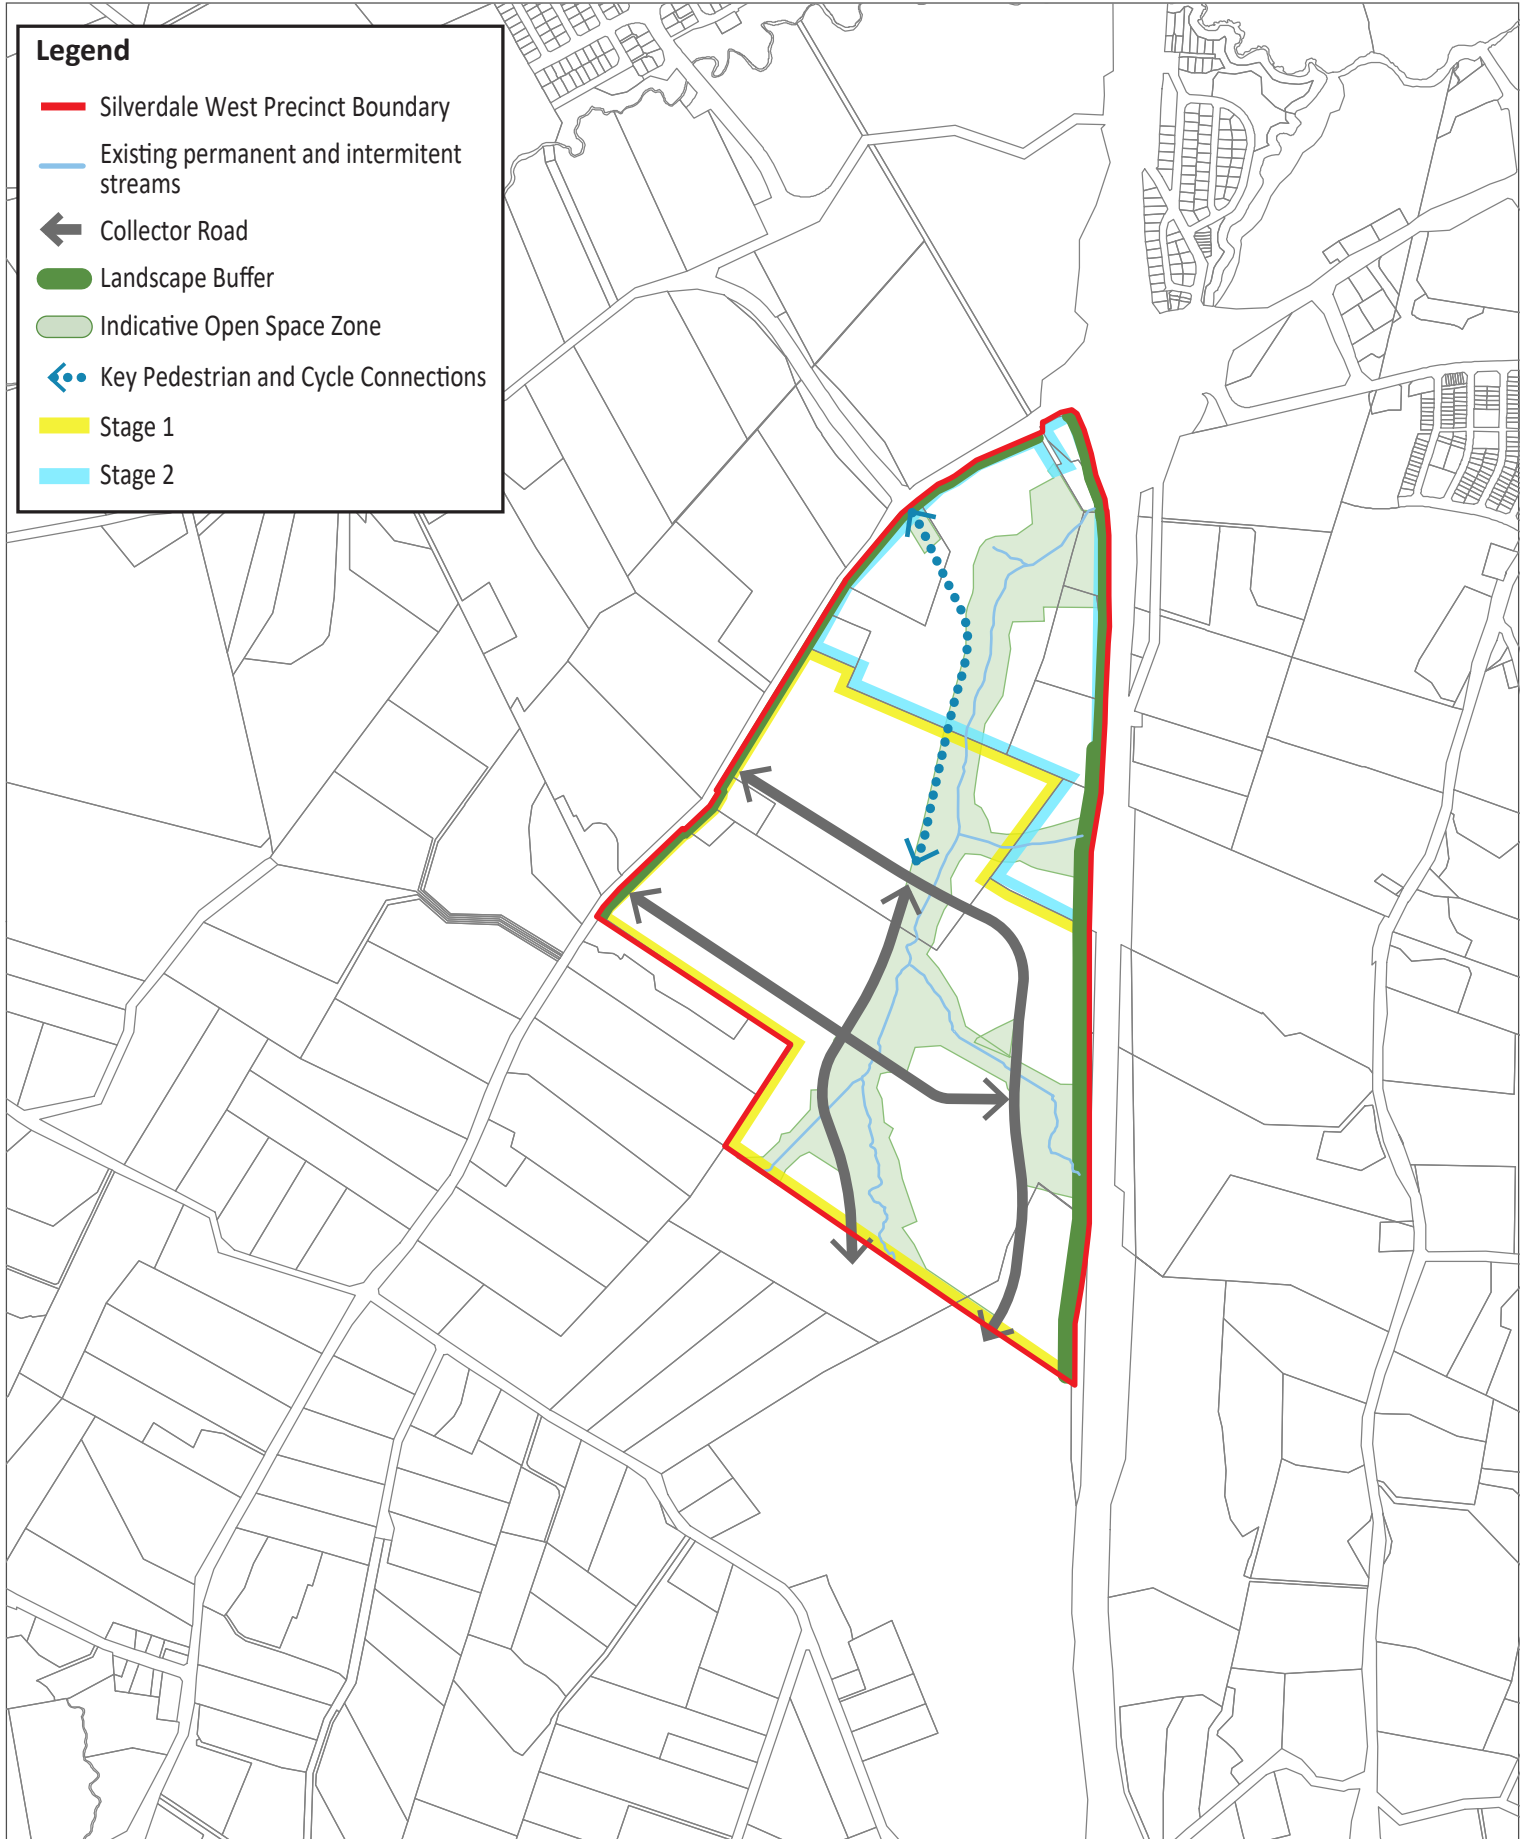

Legend

- Plan Change Boundary
- Additional Height Area

**Legend**

 Precinct Boundary

Macroinvertebrate Community Index:

 Urban

 Exotic

 Rural

 Native

Scale @ A4  
1:15,000

**Legend**

- Plan Change Boundary
- Existing permanent and intermittent streams with 20m riparian corridors
- ← Collector Road
- Landscape Buffer

**Legend**

-  Silverdale West Precinct Boundary
-  Additions to Notable Trees Overlay
  1. Silky Oak
  2. Pin Oak
  3. Cooks Pine
  4. English Oak

**Legend**

 Silverdale West Precinct Boundary

**Scale @ A4**  
1:15,000

**Legend**

- Silverdale West Precinct Boundary
- Existing permanent and intermittent streams
- ← Collector Road
- Landscape Buffer
- Indicative Open Space Zone
- Key Pedestrian and Cycle Connections
- Stage 1
- Stage 2

**Legend**

-  Silverdale West Precinct Boundary
-  Additions to Significant Ecological Areas Overlay

**Legend**

-  Precinct Boundary
-  SMAF 1

Scale @ A4  
1:15,000