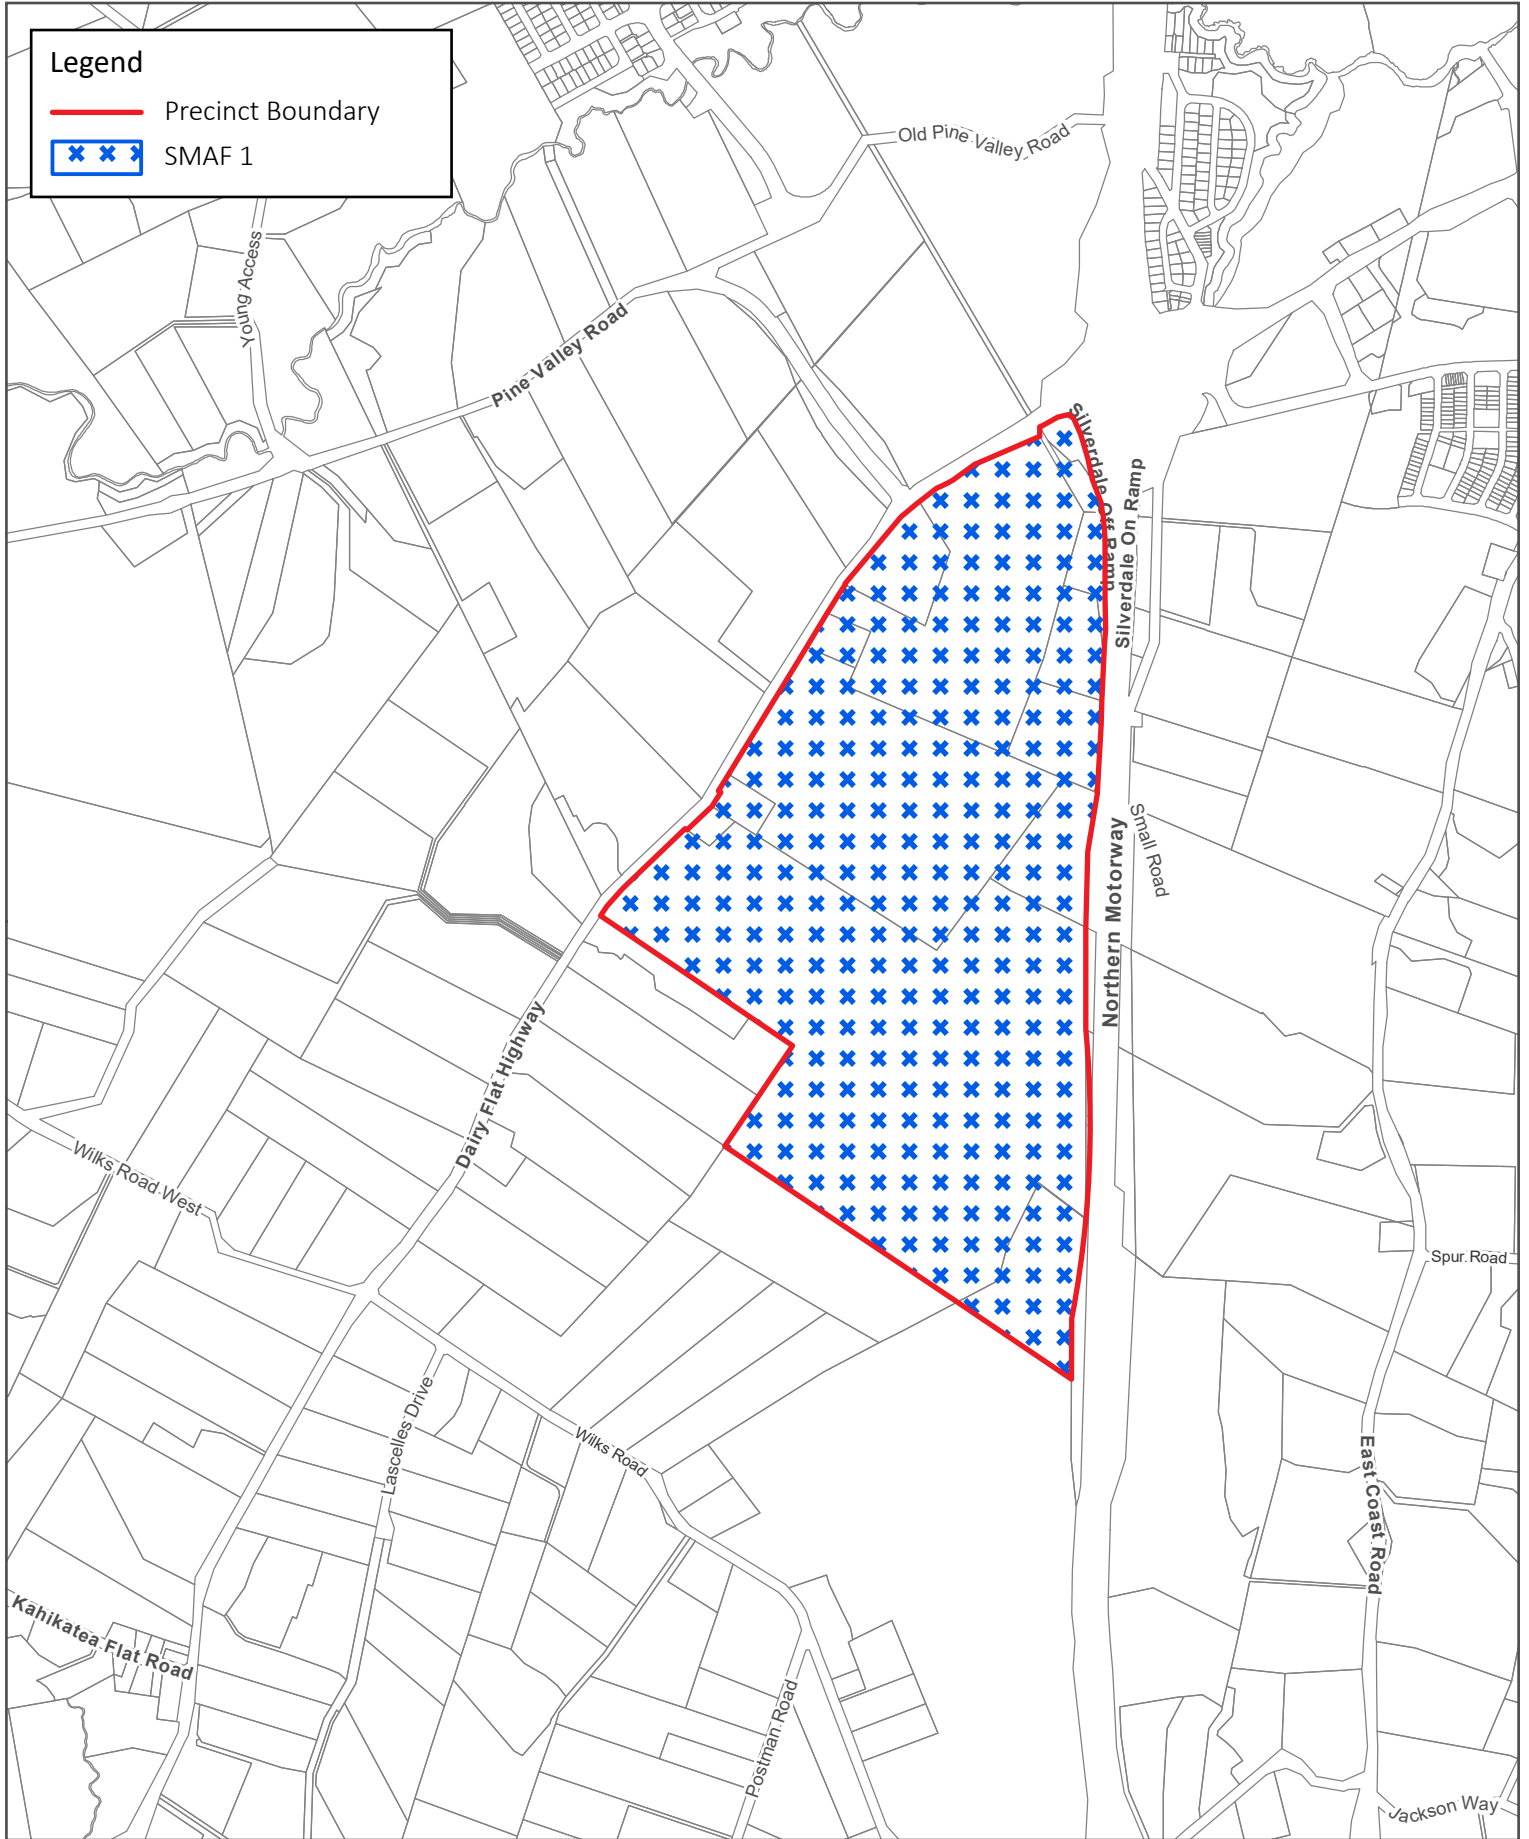

Legend

- Plan Change Boundary
- Additional Height Area

**Legend**

 Precinct Boundary

Macroinvertebrate Community Index:

 Urban

 Exotic

 Rural

 Native

Scale @ A4  
1:15,000

**Legend**

- Plan Change Boundary
- Existing permanent and intermittent streams with 20m riparian corridors
- ← Collector Road
- Landscape Buffer

**Legend**

-  Silverdale West Precinct Boundary
-  Additions to Notable Trees Overlay
  1. Silky Oak
  2. Pin Oak
  3. Cooks Pine
  4. English Oak

**Legend**

 Silverdale West Precinct Boundary

**Scale @ A4**  
1:15,000

**Legend**

- Silverdale West Precinct Boundary
- Existing permanent and intermittent streams
- ← Collector Road
- Landscape Buffer
- Indicative Open Space Zone
- Key Pedestrian and Cycle Connections
- Stage 1
- Stage 2

**Legend**

-  Silverdale West Precinct Boundary
-  Additions to Significant Ecological Areas Overlay

**Legend**

-  Precinct Boundary
-  SMAF 1

Scale @ A4  
1:15,000