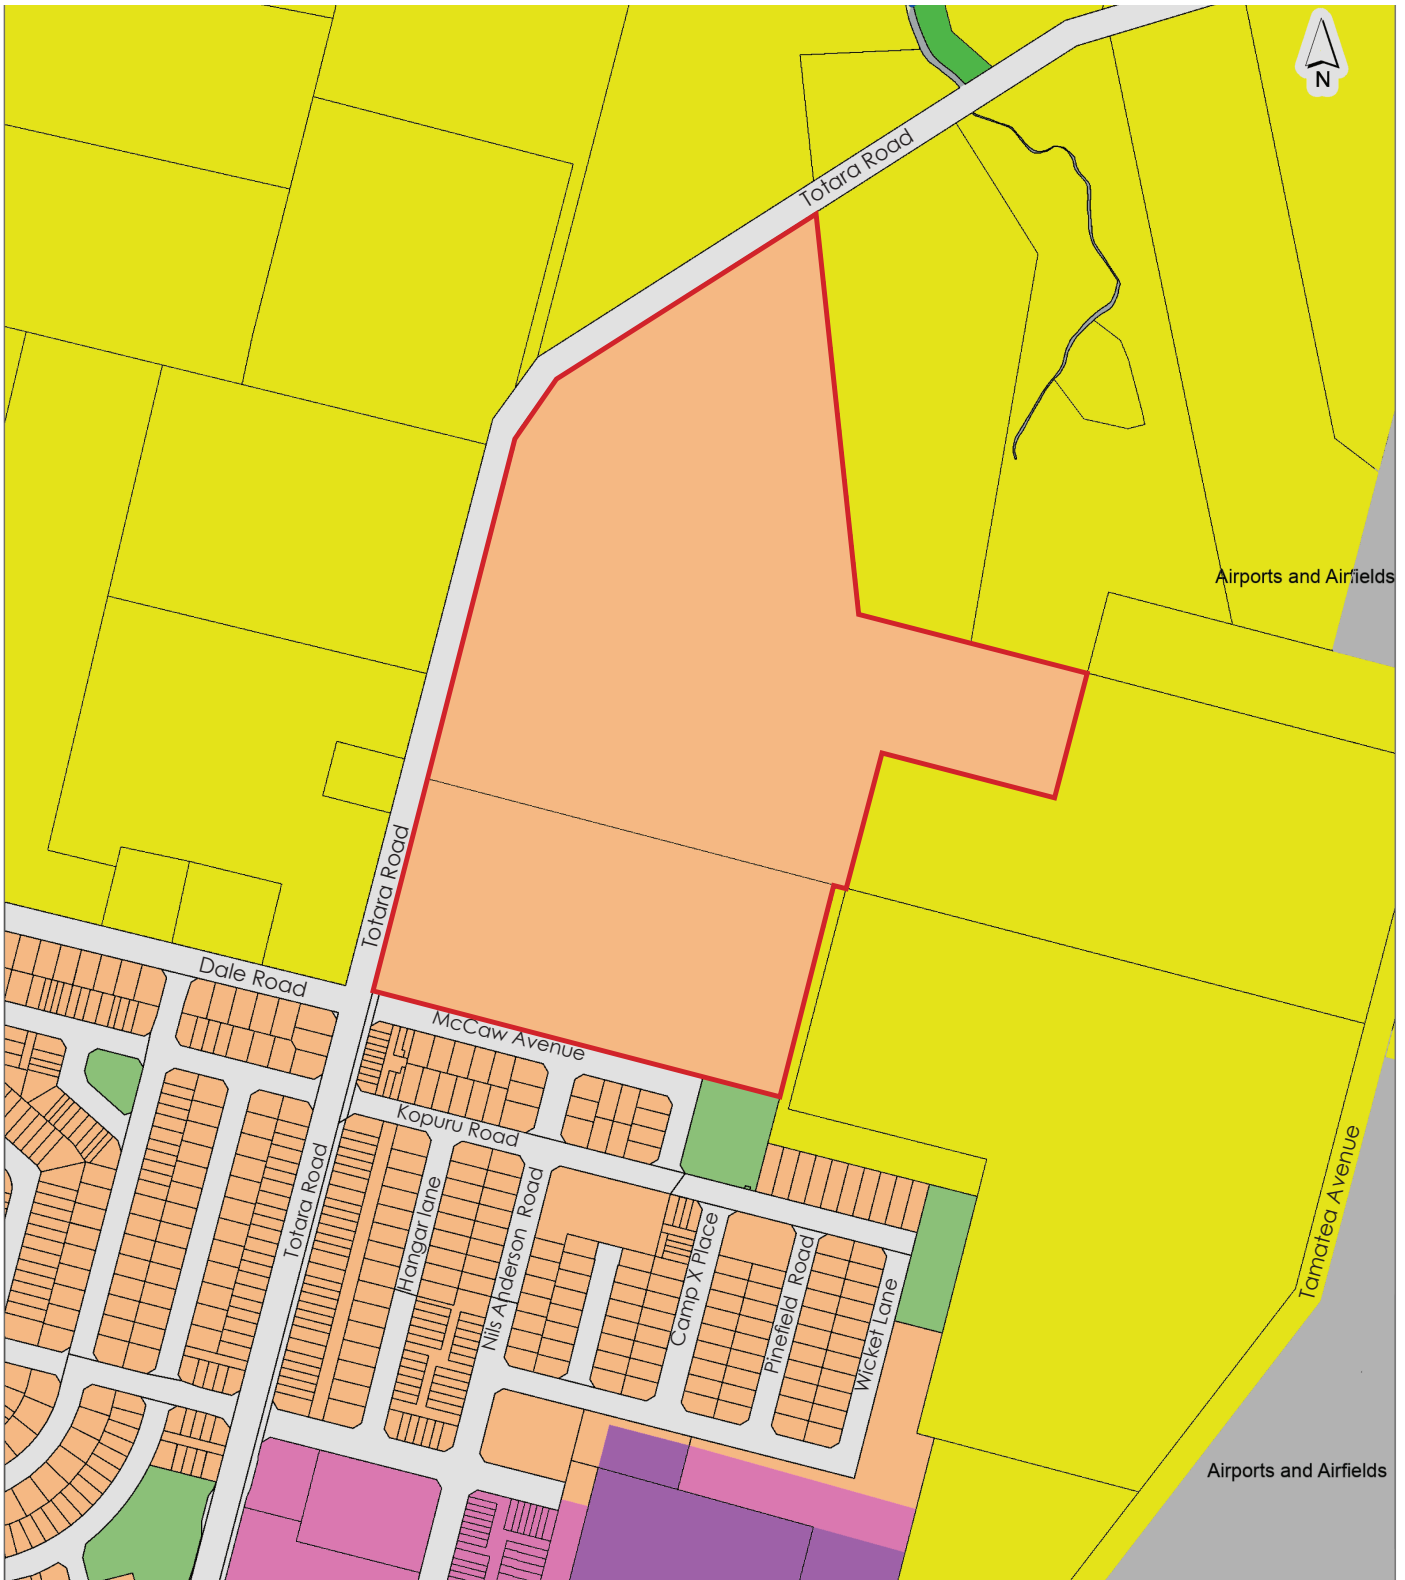

-  Plan Change Boundary
-  Mixed Housing Urban Zone

# WHENUAPAI GREEN ZONING PLAN

 Plan Change Boundary

**Residential**

-  Residential - Large Lot Zone
-  Residential - Rural and Coastal Settlement Zone
-  Residential - Single House Zone
-  Residential - Mixed Housing Suburban Zone
-  Residential - Mixed Housing Urban Zone
-  Residential - Terrace Housing and Apartment Buildings Zone

**Business**

-  Business - City Centre Zone
-  Business - Metropolitan Centre Zone
-  Business - Town Centre Zone
-  Business - Local Centre Zone

**Open space**

-  Open Space - Conservation Zone
-  Open Space - Informal Recreation Zone