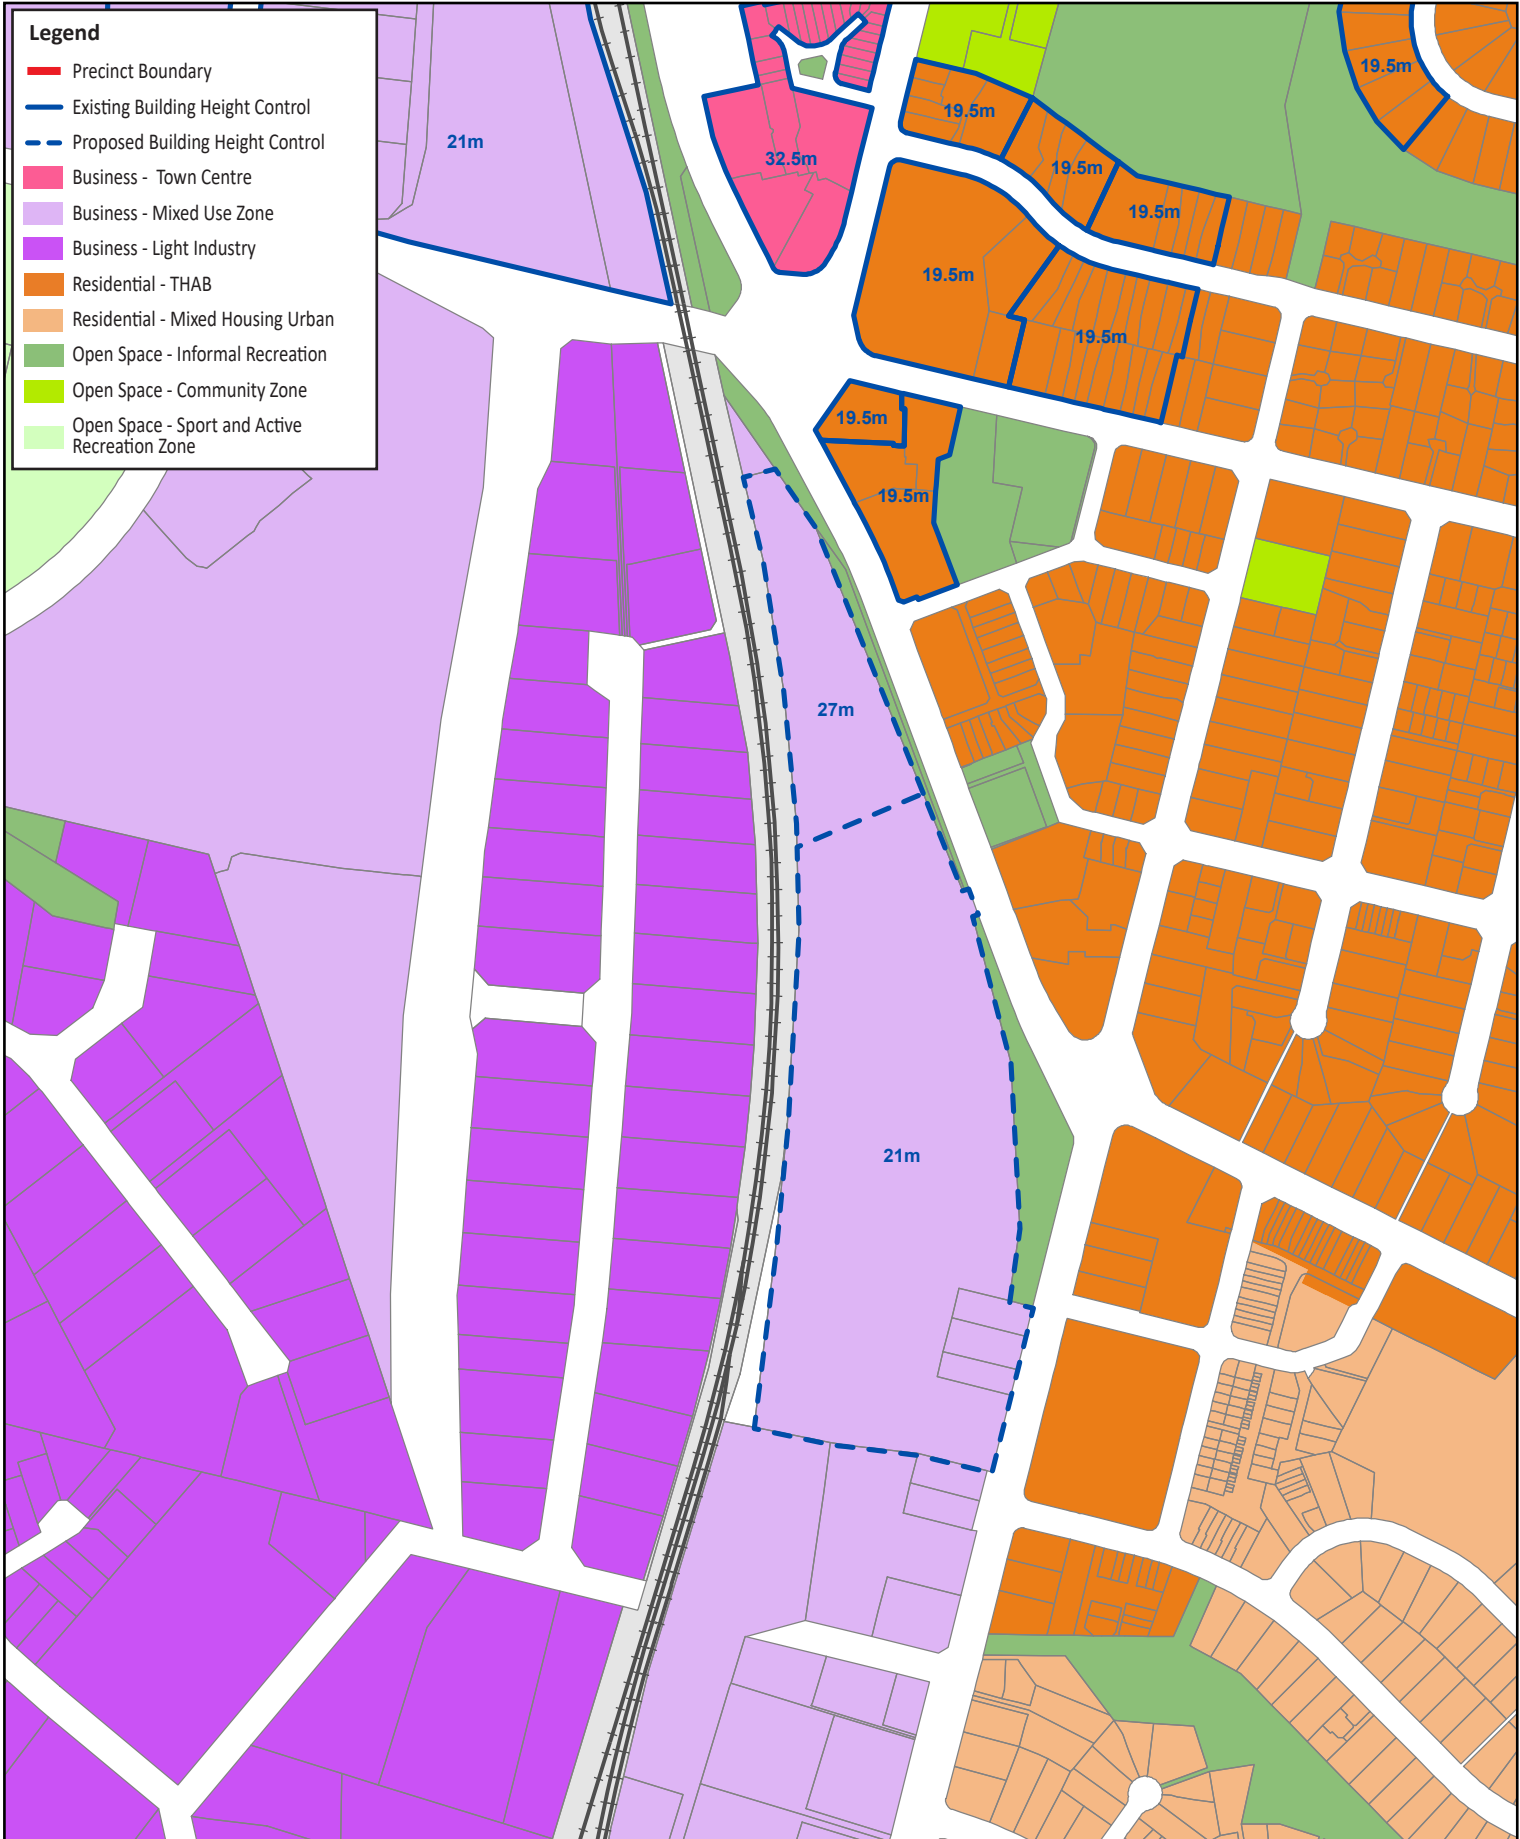

Legend

- - Plan Change Area
- Business - Town Centre
- Business - Mixed Use Zone
- Business - Light Industry
- Residential - THAB
- Residential - Mixed Housing Urban
- Open Space - Informal Recreation
- Open Space - Community Zone
- Open Space - Sport and Active Recreation Zone

Legend

- Precinct Boundary
- Existing Building Height Control
- - - Proposed Building Height Control
- Business - Town Centre
- Business - Mixed Use Zone
- Business - Light Industry
- Residential - THAB
- Residential - Mixed Housing Urban
- Open Space - Informal Recreation
- Open Space - Community Zone
- Open Space - Sport and Active Recreation Zone

Legend

- Precinct Boundary
- Business - Town Centre
- Business - Mixed Use Zone
- Business - Light Industry
- Residential - THAB
- Residential - Mixed Housing Urban
- Open Space - Informal Recreation
- Open Space - Community Zone
- Open Space - Sport and Active Recreation Zone