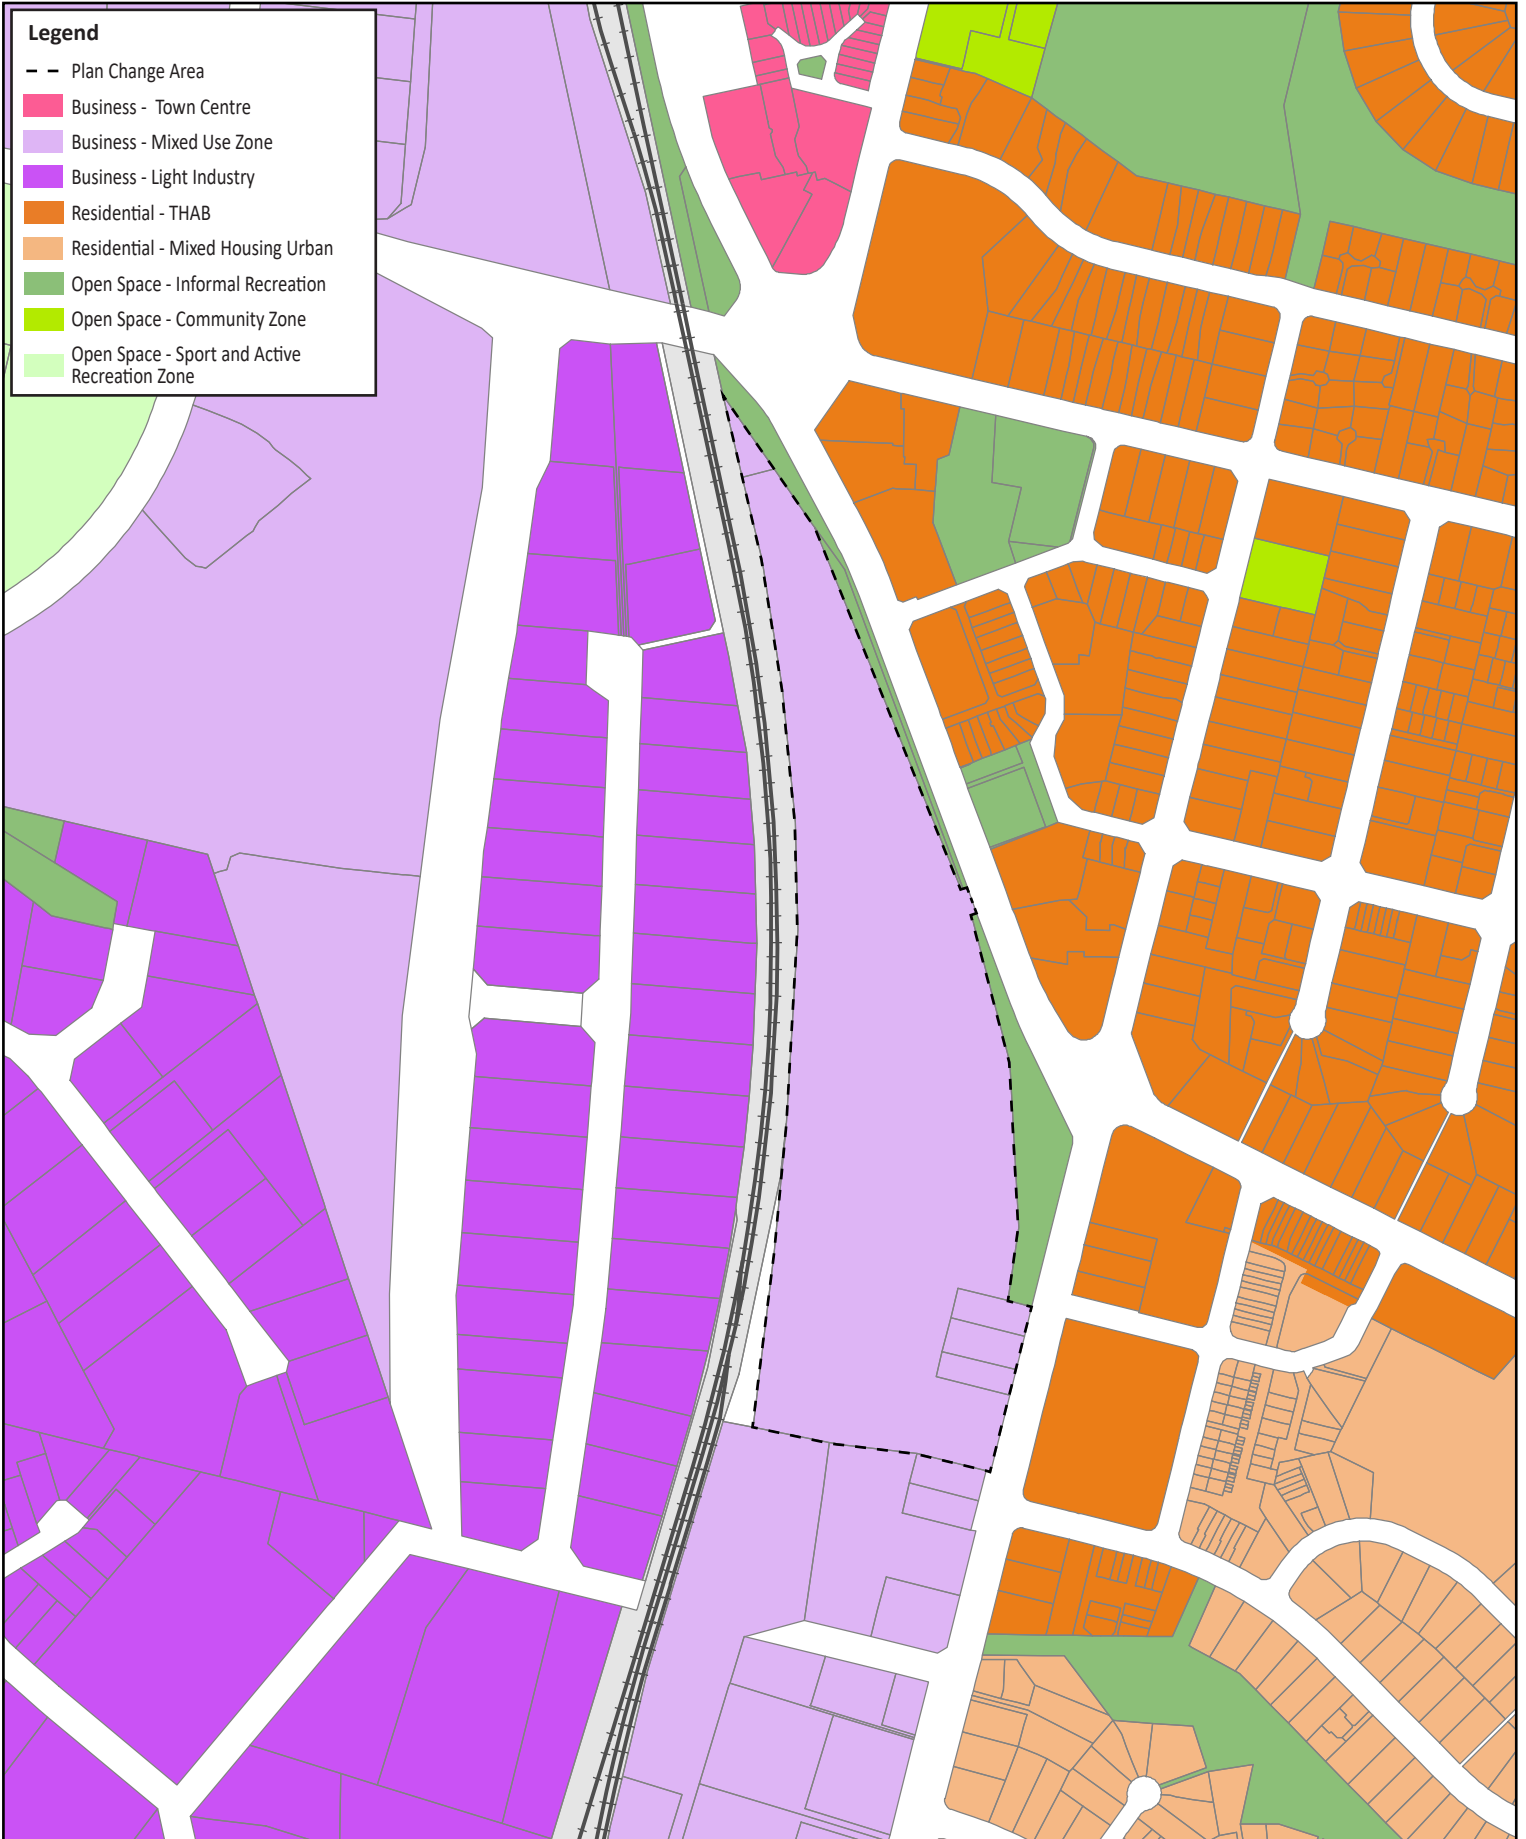

Legend

- - Plan Change Area
- Business - Town Centre
- Business - Mixed Use Zone
- Business - Light Industry
- Residential - THAB
- Residential - Mixed Housing Urban
- Open Space - Informal Recreation
- Open Space - Community Zone
- Open Space - Sport and Active Recreation Zone

Legend

- Precinct Boundary
- Existing Building Height Control
- - - Proposed Building Height Control
- Business - Town Centre
- Business - Mixed Use Zone
- Business - Light Industry
- Residential - THAB
- Residential - Mixed Housing Urban
- Open Space - Informal Recreation
- Open Space - Community Zone
- Open Space - Sport and Active Recreation Zone

Legend

- Precinct Boundary
- Business - Town Centre
- Business - Mixed Use Zone
- Business - Light Industry
- Residential - THAB
- Residential - Mixed Housing Urban
- Open Space - Informal Recreation
- Open Space - Community Zone
- Open Space - Sport and Active Recreation Zone