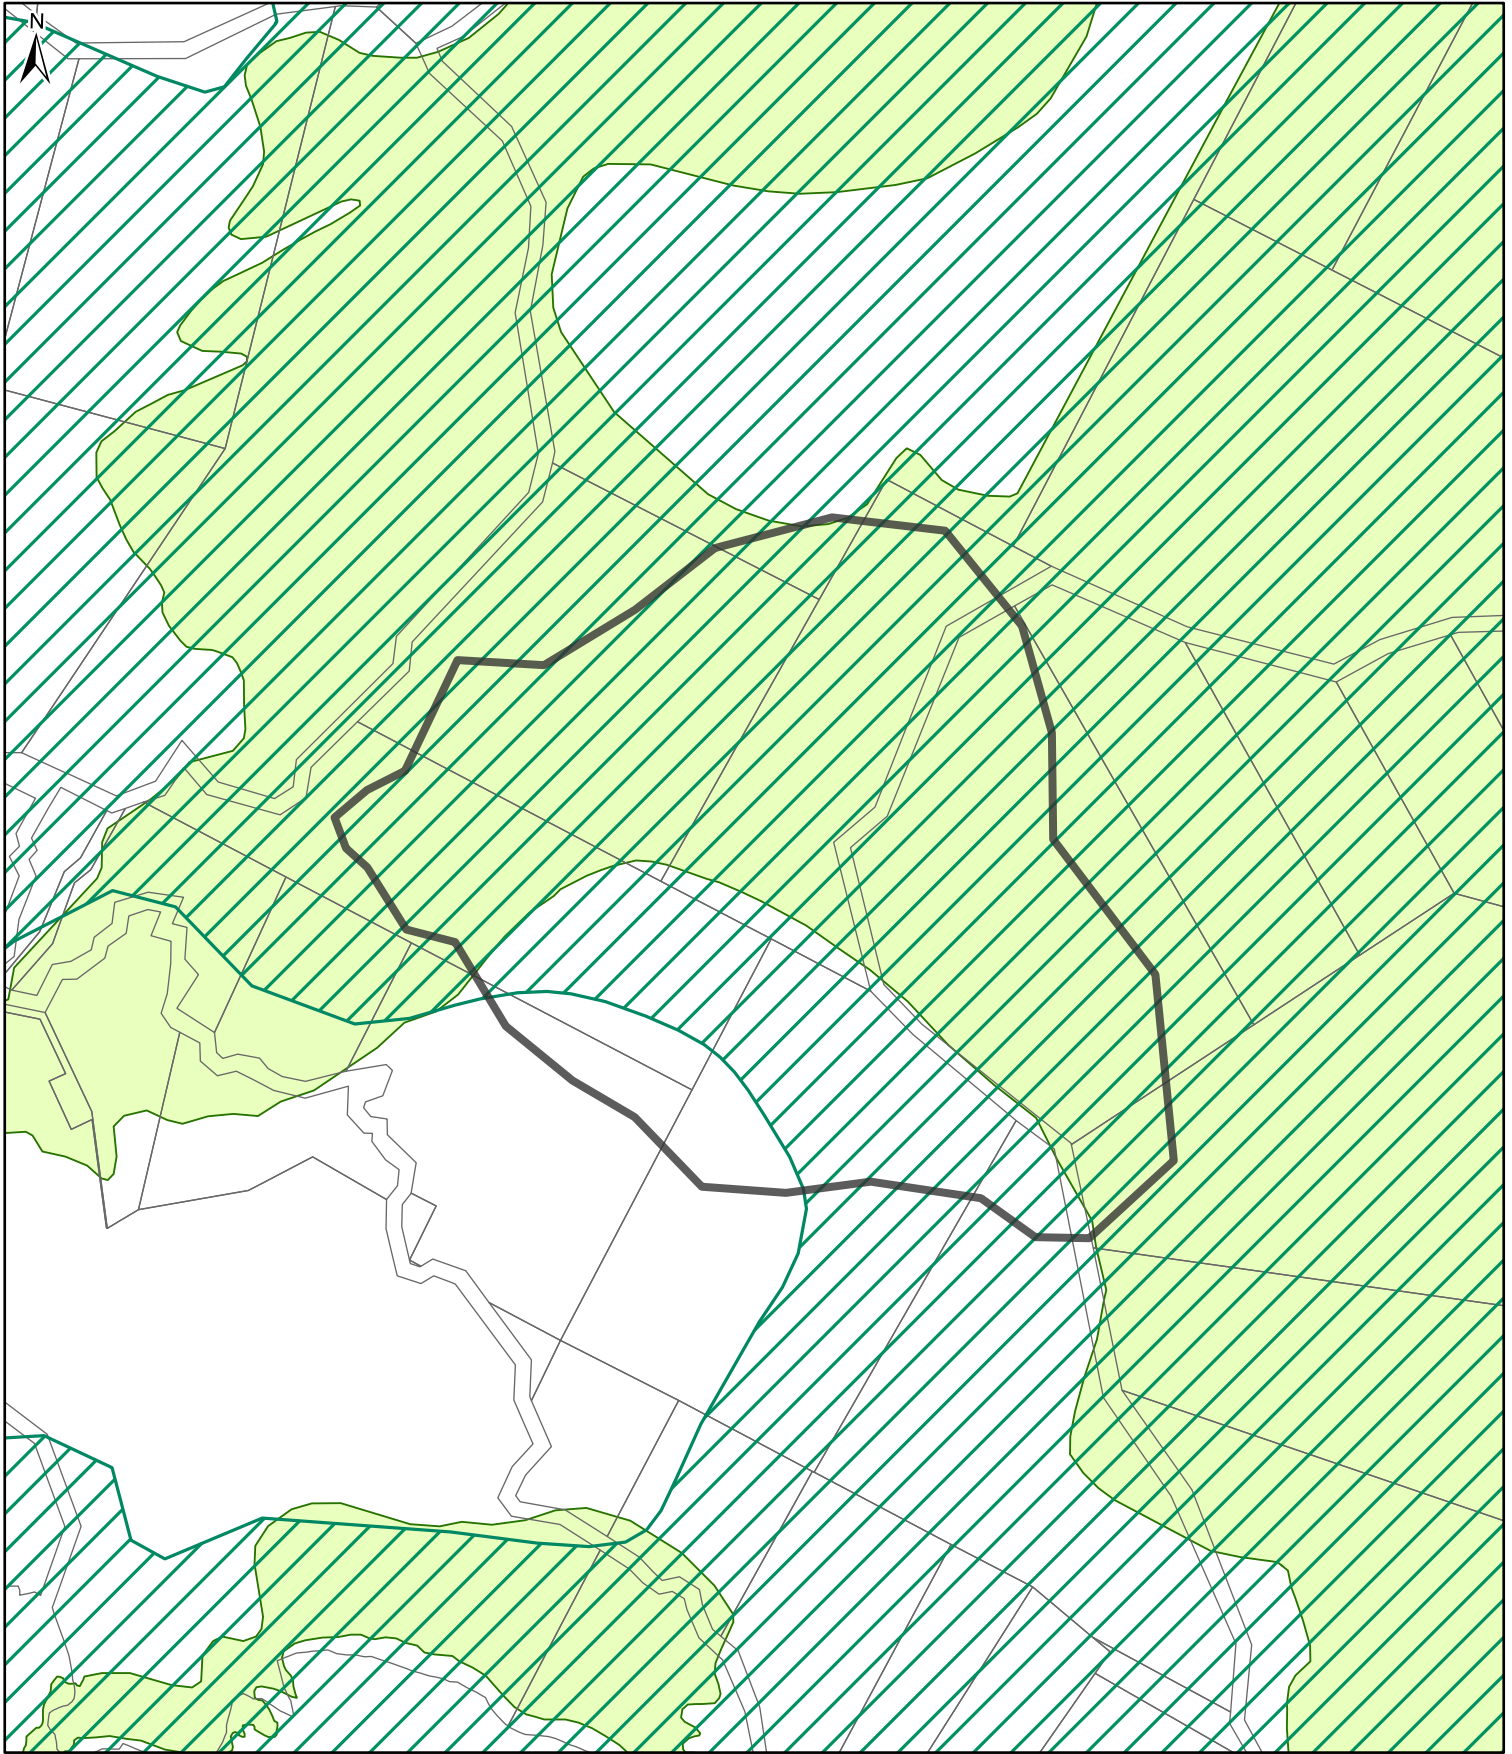

0 385 770 1,540 Meters

Tranche 2 - Sites of Significance to Mana Whenua

Site Name - Ruahine
Site ID - 0200

Whilst due care has been taken, Auckland Council gives no warranty as to the accuracy and completeness of any information on this map/plan and accepts no liability for any error, omission or use of the information.

 Tranche 2 - nominated sites extent

0 385 770 1,540 Meters

Whilst due care has been taken, Auckland Council gives no warranty as to the accuracy and completeness of any information on this map/plan and accepts no liability for any error, omission or use of the information.

Tranche 2 - Sites of Significance to Mana Whenua

Site Name - Ruahine
Site ID - 0200

 Tranche 2 - nominated sites extent

Land Owners

 Private land

0 385 770 1,540 Meters

Tranche 2 - Sites of Significance to Mana Whenua

-  Tranche 2 - nominated sites extent
-  Outstanding Natural Landscapes Overlay
-  HGI - Sites of Ecological Significance