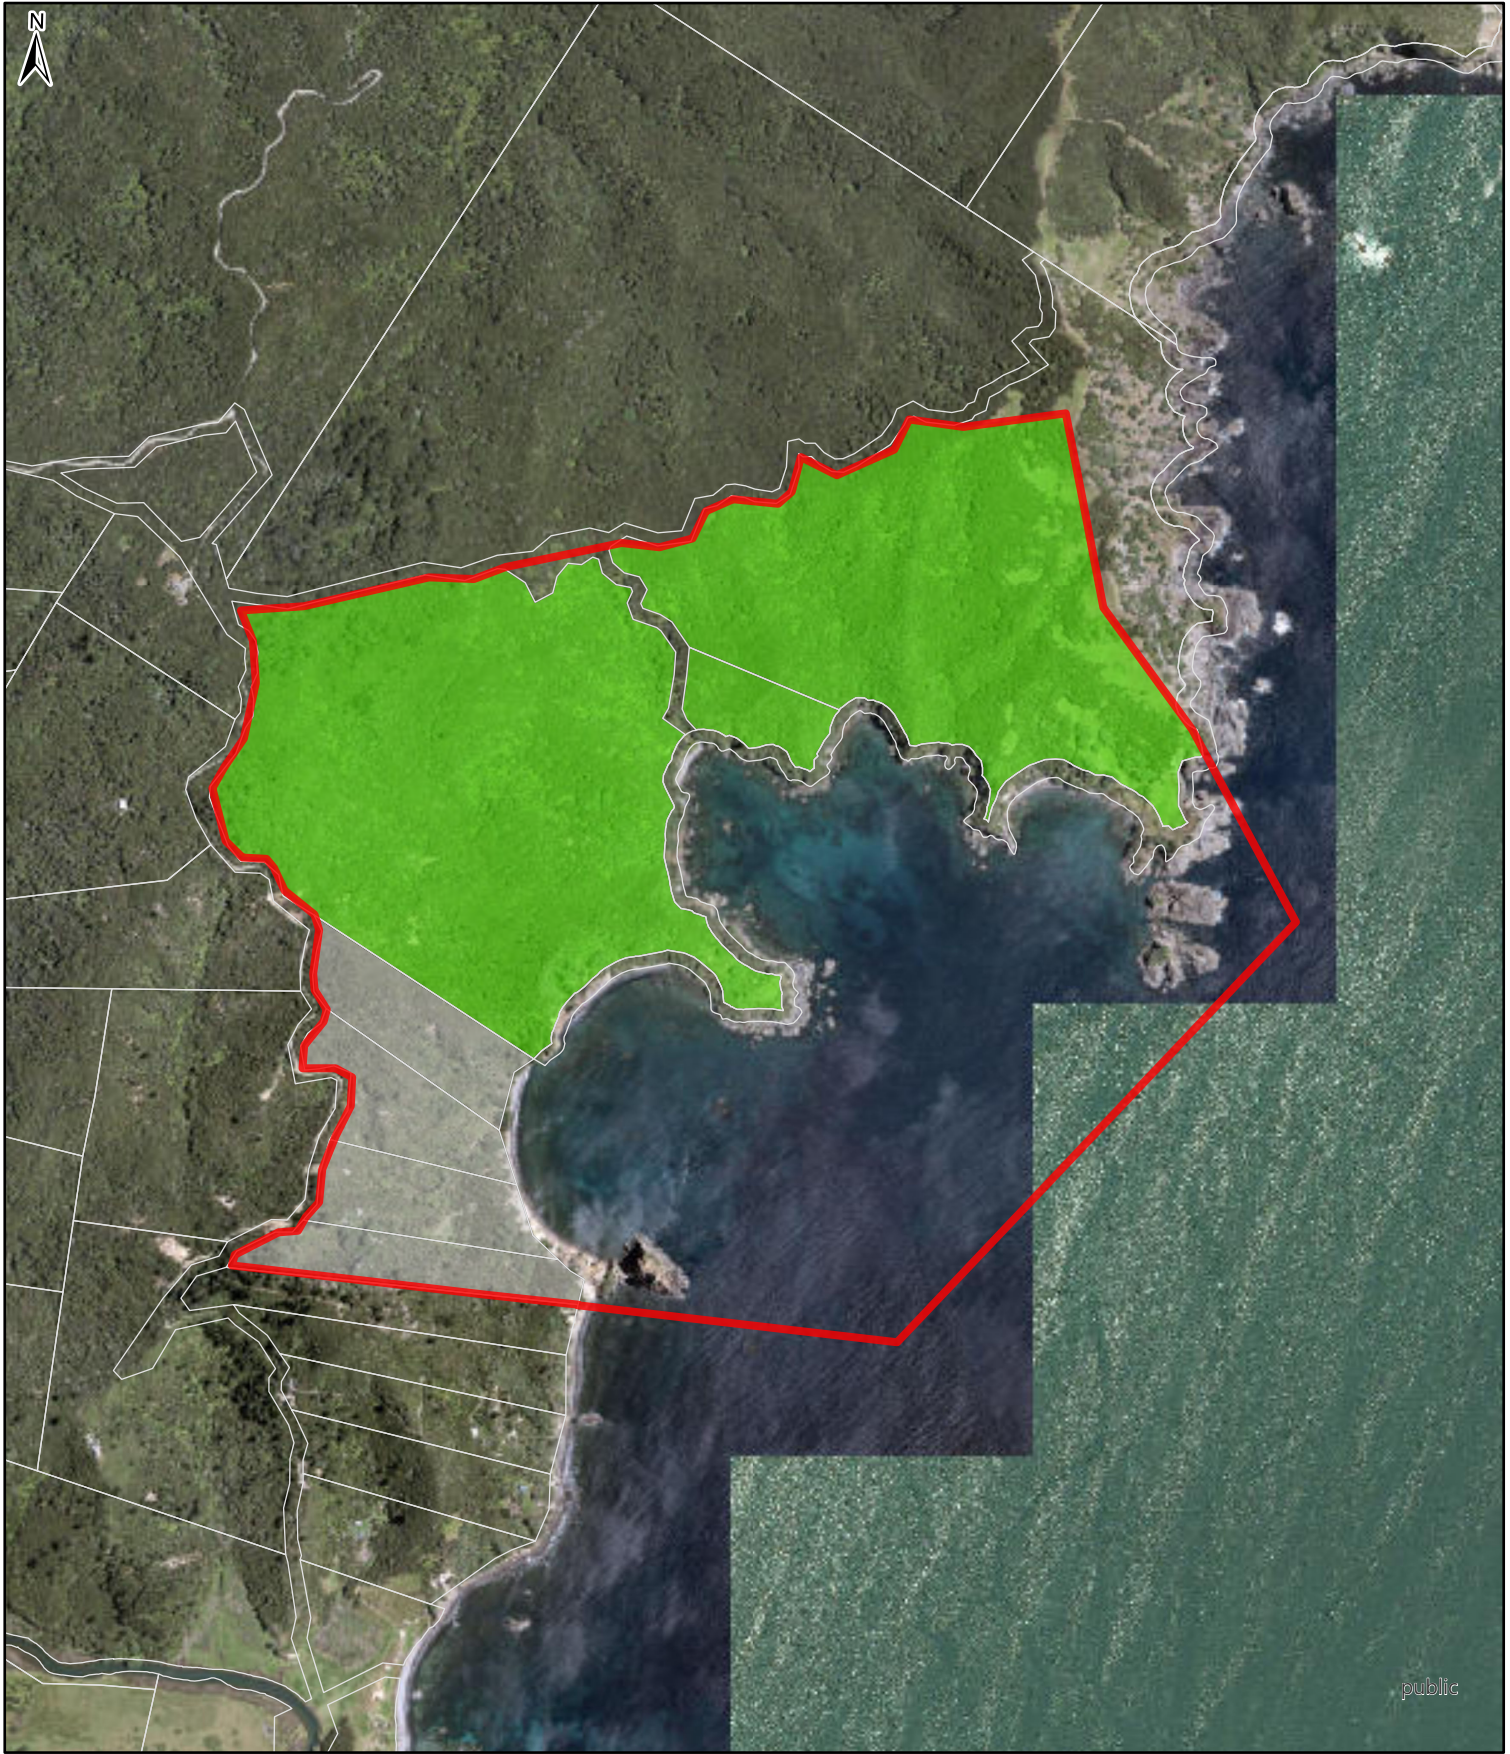

0 385 770 1,540 Meters

Tranche 2 - Sites of Significance to Mana Whenua

Site Name - Korotiti
Site ID - 0203

Whilst due care has been taken, Auckland Council gives no warranty as to the accuracy and completeness of any information on this map/plan and accepts no liability for any error, omission or use of the information.

 Tranche 2 - nominated sites extent

0 385 770 1,540 Meters

Whilst due care has been taken, Auckland Council gives no warranty as to the accuracy and completeness of any information on this map/plan and accepts no liability for any error, omission or use of the information.

Tranche 2 - Sites of Significance to Mana Whenua

Site Name - Korotiti
Site ID - 0203

 Tranche 2 - nominated sites extent

Land Owners

 Department of Conservation

 Private land

0 385 770 1,540 Meters

Tranche 2 - Sites of Significance to Mana Whenua

-  Tranche 2 - nominated sites extent
-  Outstanding Natural Landscapes Overlay
-  HGI - Sites of Ecological Significance