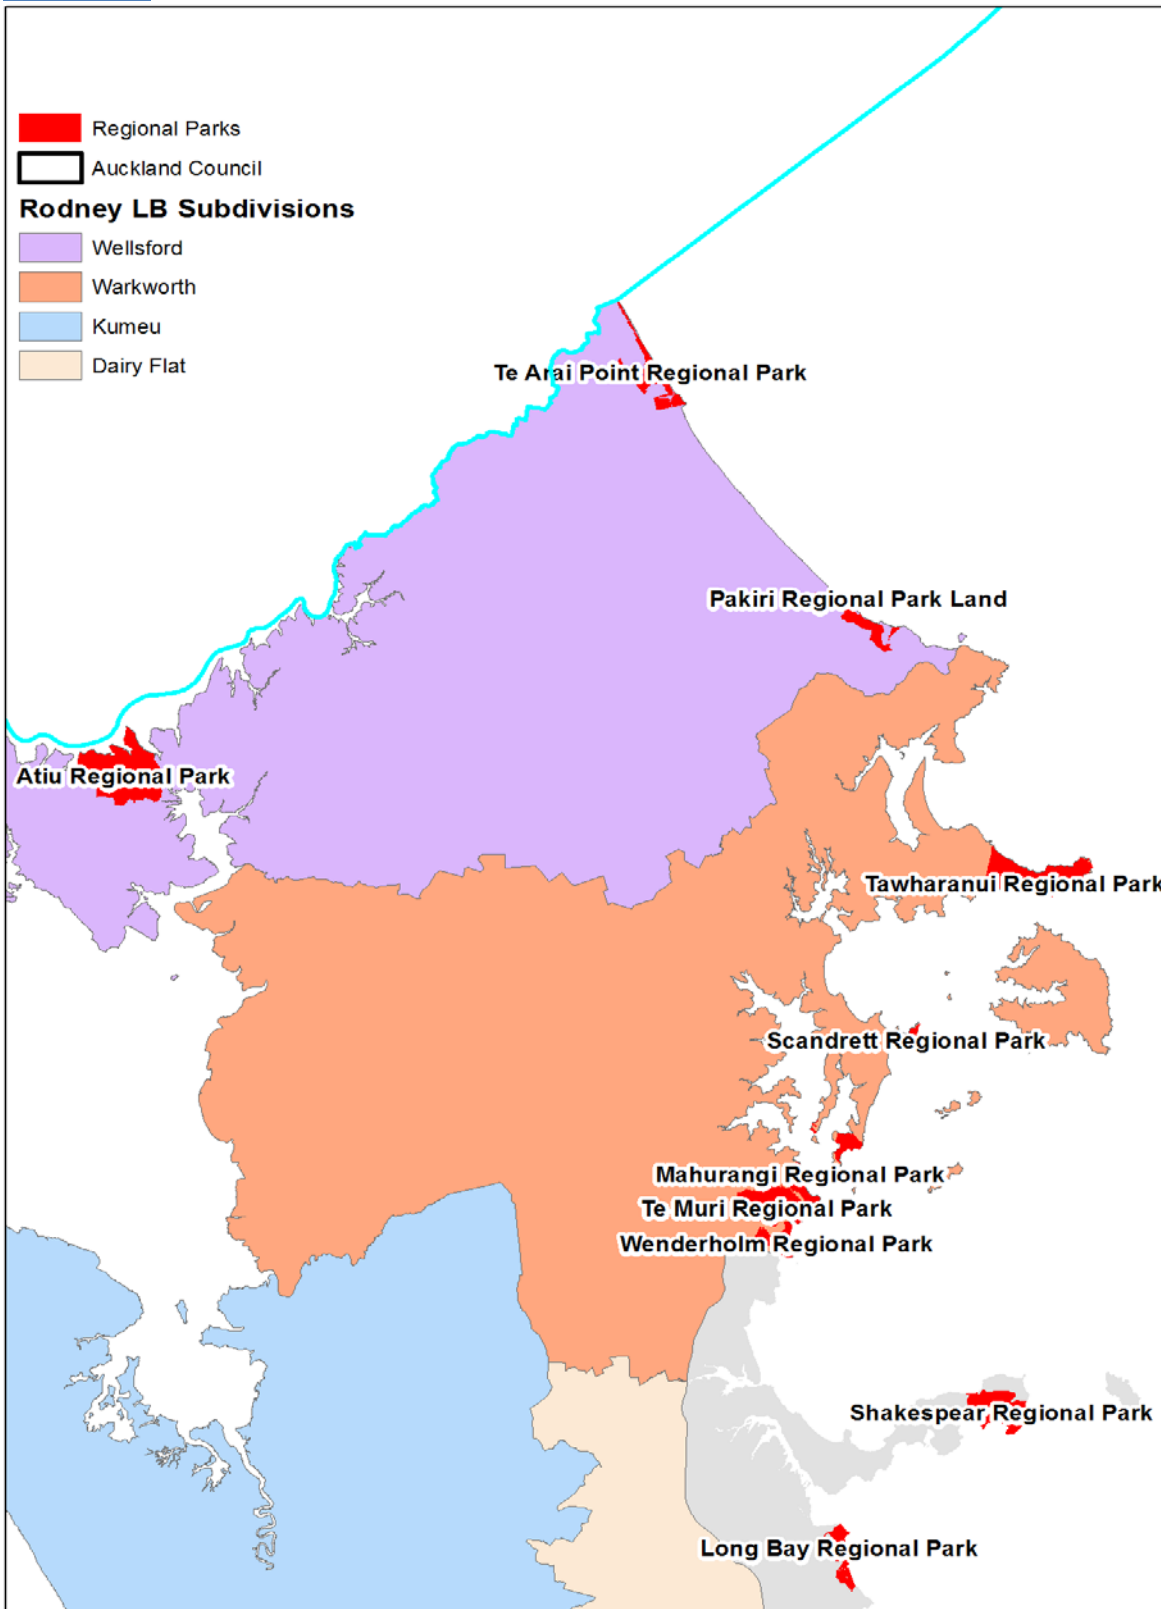

Parks in Areas of Interest

Regional Parks in Wellsford Subdivision	Area (ha)	Remarks
Atiu Regional Park	842.51	
Te Arai Point Regional Park	301.48	
Pakiri Regional Park Land	206.39	
Sum of these	1,350.38	
Regional Parks in Warkworth Subdivision	Area (ha)	Remarks
Scandrett Regional Park	48.18	
Te Muri Regional Park	450.89	
Tawharanui Regional Park	593.80	
Wenderholm Regional Park	167.42	
Sum of these	1,260.29	
Regional Parks in Waiheke Local Board	Area (ha)	Remarks
Whakanewha Regional Park	256.16	On Waiheke Island
Browns Island (Motukorea)	59.53	Ignore this if LGC is excluding Browns Island
Total area of Auckland Regional Parks (incl. all of Hunua Ranges, Whakatiwai and Waharau Regional Parks even though some/all of these are outside Auckland Council boundaries).	41,172.25	

Overview Map

North Rodney Close Up

This file was one of a number of files or pieces of information provided by Auckland Local Government Commission information request in regard to the North Rodney reorganisation proposals.