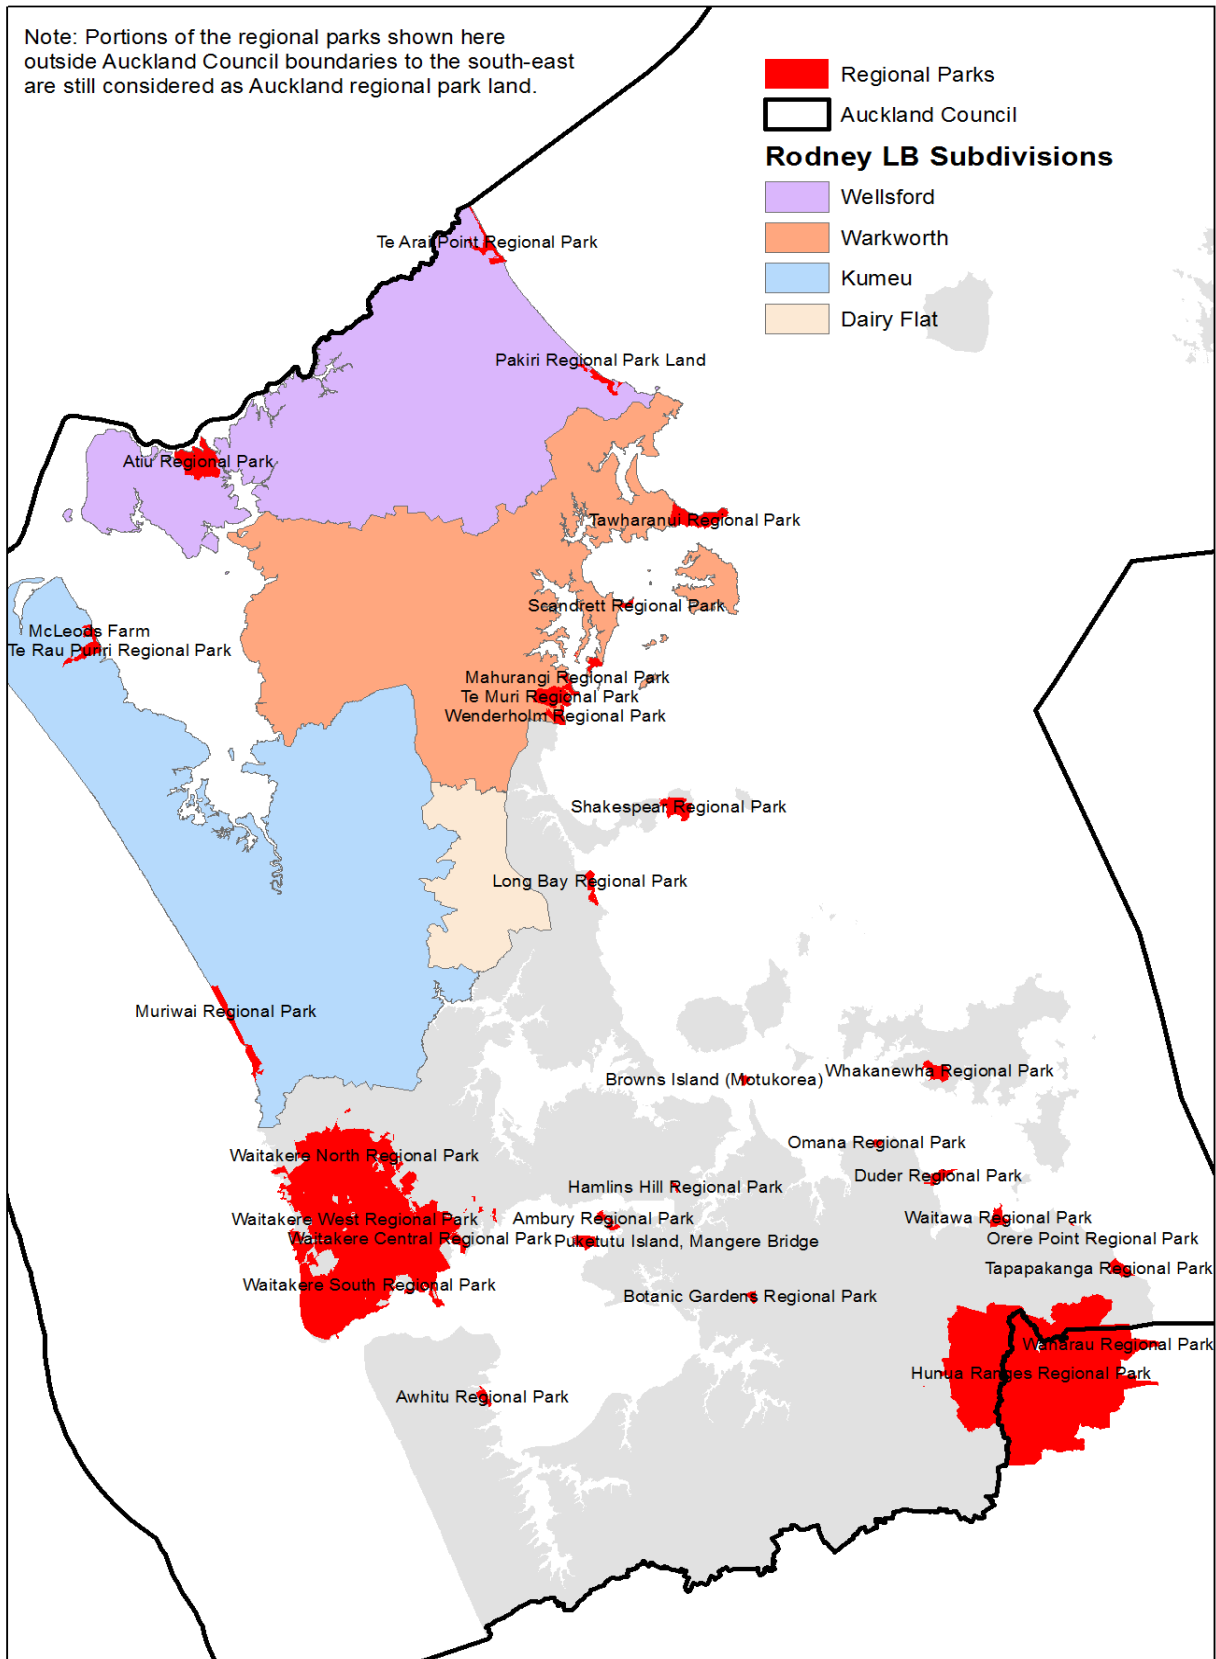

Parks in Areas of Interest

Regional Parks in Wellsford Subdivision	Area (ha)	Remarks
Atiu Regional Park	842.51	
Te Arai Point Regional Park	301.48	
Pakiri Regional Park Land	206.39	
Sum of these	1,350.38	
Regional Parks in Warkworth Subdivision	Area (ha)	Remarks
Scandrett Regional Park	48.18	
Te Muri Regional Park	450.89	
Tawharanui Regional Park	593.80	
Wenderholm Regional Park	167.42	
Sum of these	1,260.29	
Regional Parks in Waiheke Local Board	Area (ha)	Remarks
Whakanewha Regional Park	256.16	On Waiheke Island
Browns Island (Motukorea)	59.53	Ignore this if LGC is excluding Browns Island
Total area of Auckland Regional Parks (incl. all of Hunua Ranges, Whakatiwai and Waharau Regional Parks even though some/all of these are outside Auckland Council boundaries).	41,172.25	

Overview Map

North Rodney Close Up

This file was one of a number of files or pieces of information provided by Auckland Local Government Commission information request in regard to the North Rodney reorganisation proposals.