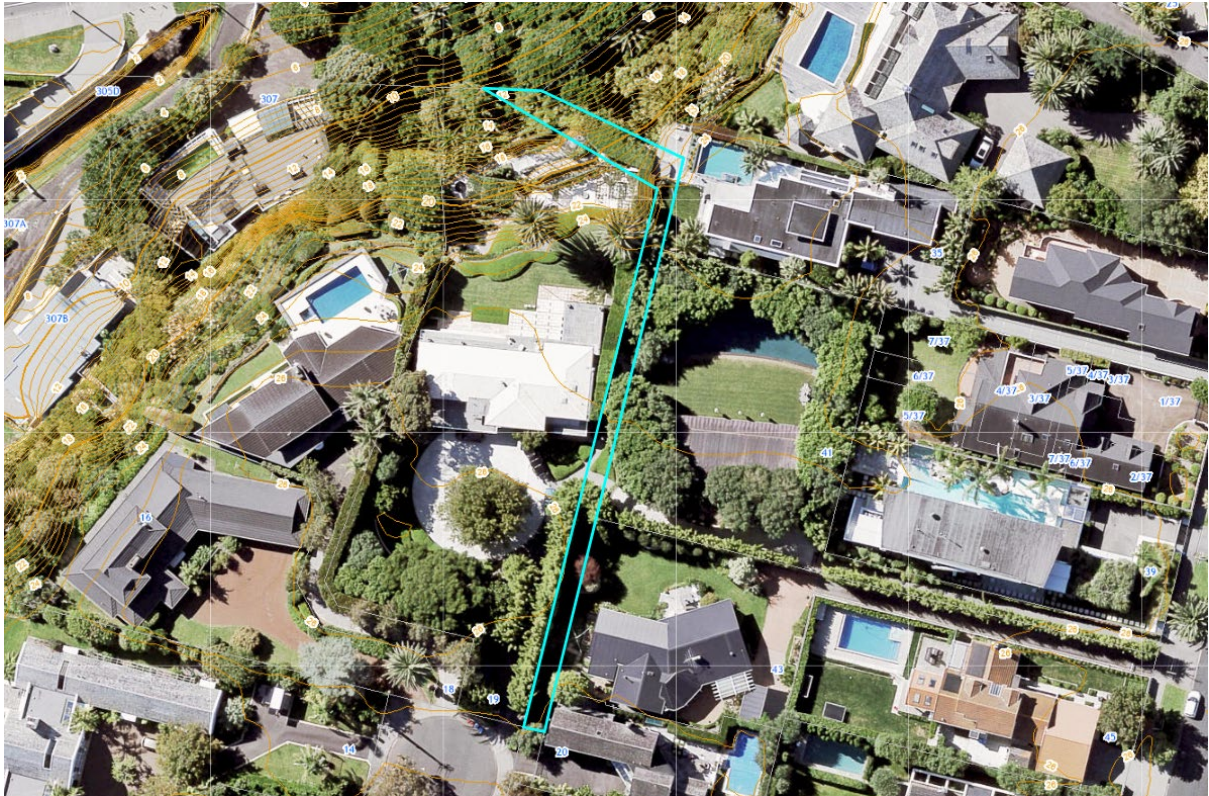

Images of Part Lot 68 Deeds 326 Aumoe Avenue, St Heliers

Figure 1. Parcel boundary outline in blue and contour lines in orange.

Figure 2. Google streetview. Approximate boundary in red.