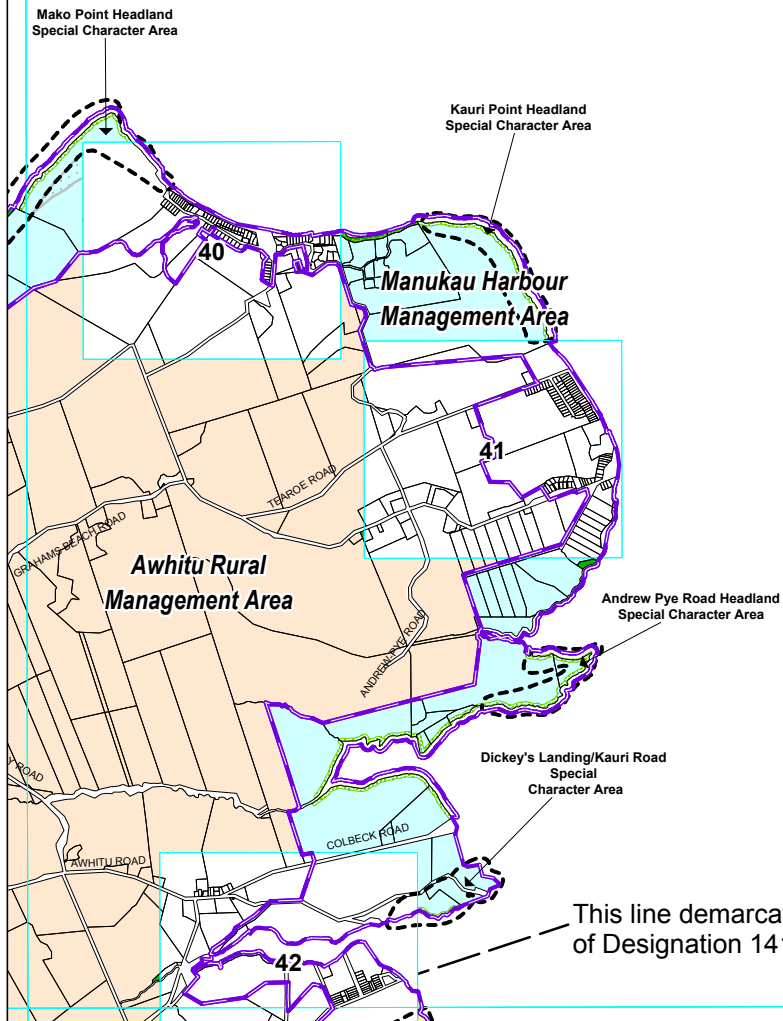

Manukau Harbour

Auckland Council District Plan (Franklin Section)

Update: October 2013

Refer to Map Legend

Awhitu

Scale 1:50 000

Copyright © Auckland Council.
Cadastral Information is derived from
LINZ Digital Cadastral Database
CROWN COPYRIGHT RESERVED