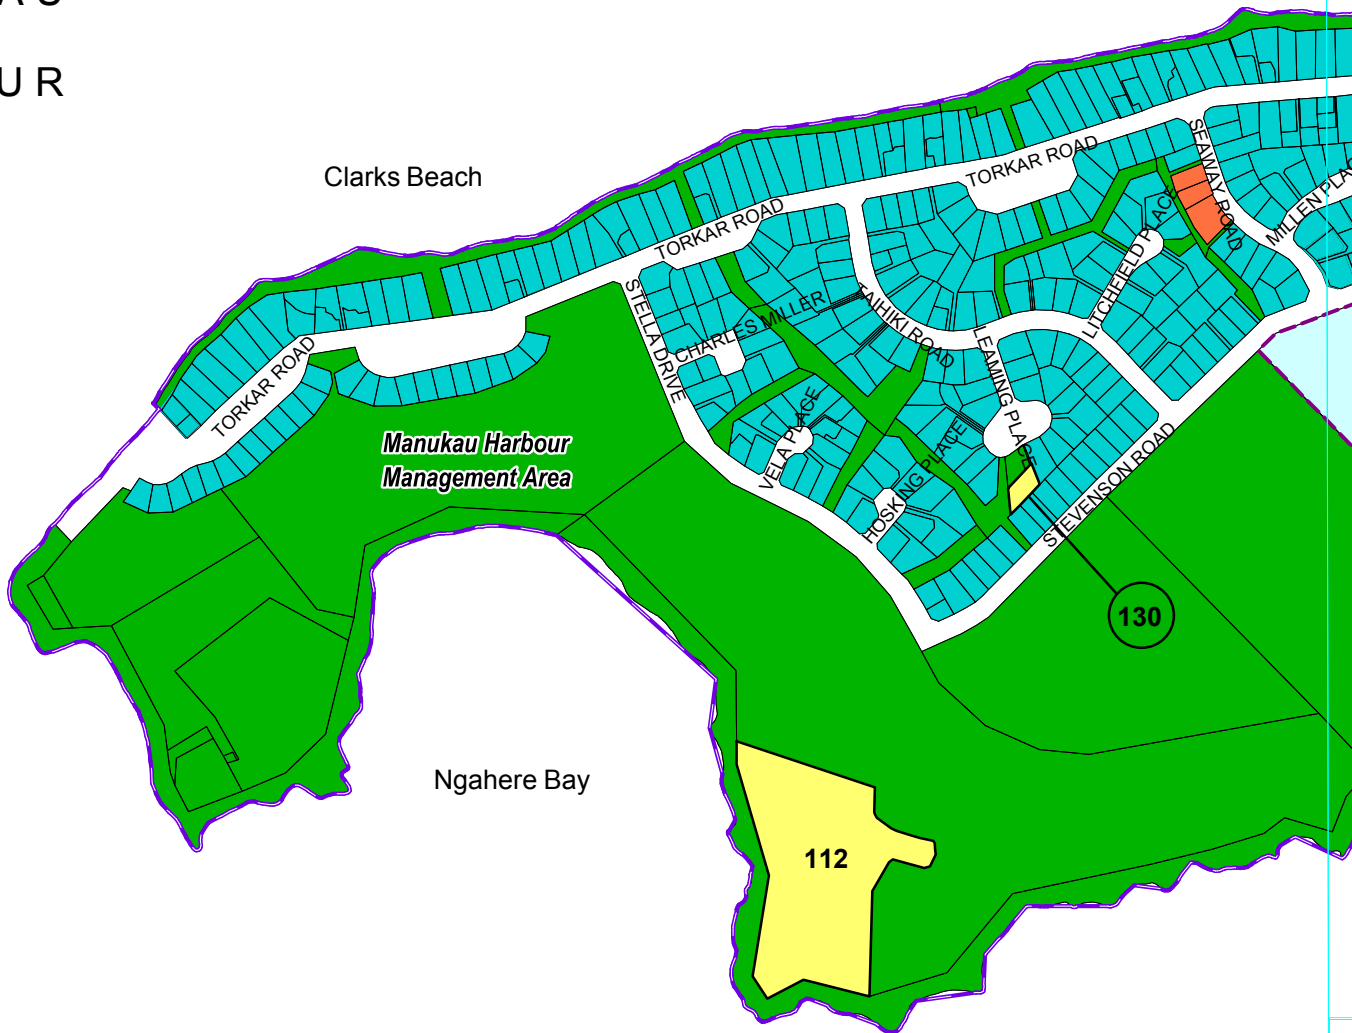

MANUKAU HARBOUR

Auckland Council District Plan (Franklin Section)

Update: October 2013

Refer to Map Legend

Clarks Beach - West

Scale 1:8000

Copyright © Auckland Council.
Cadastral Information is derived from
LINZ Digital Cadastral Database
CROWN COPYRIGHT RESERVED