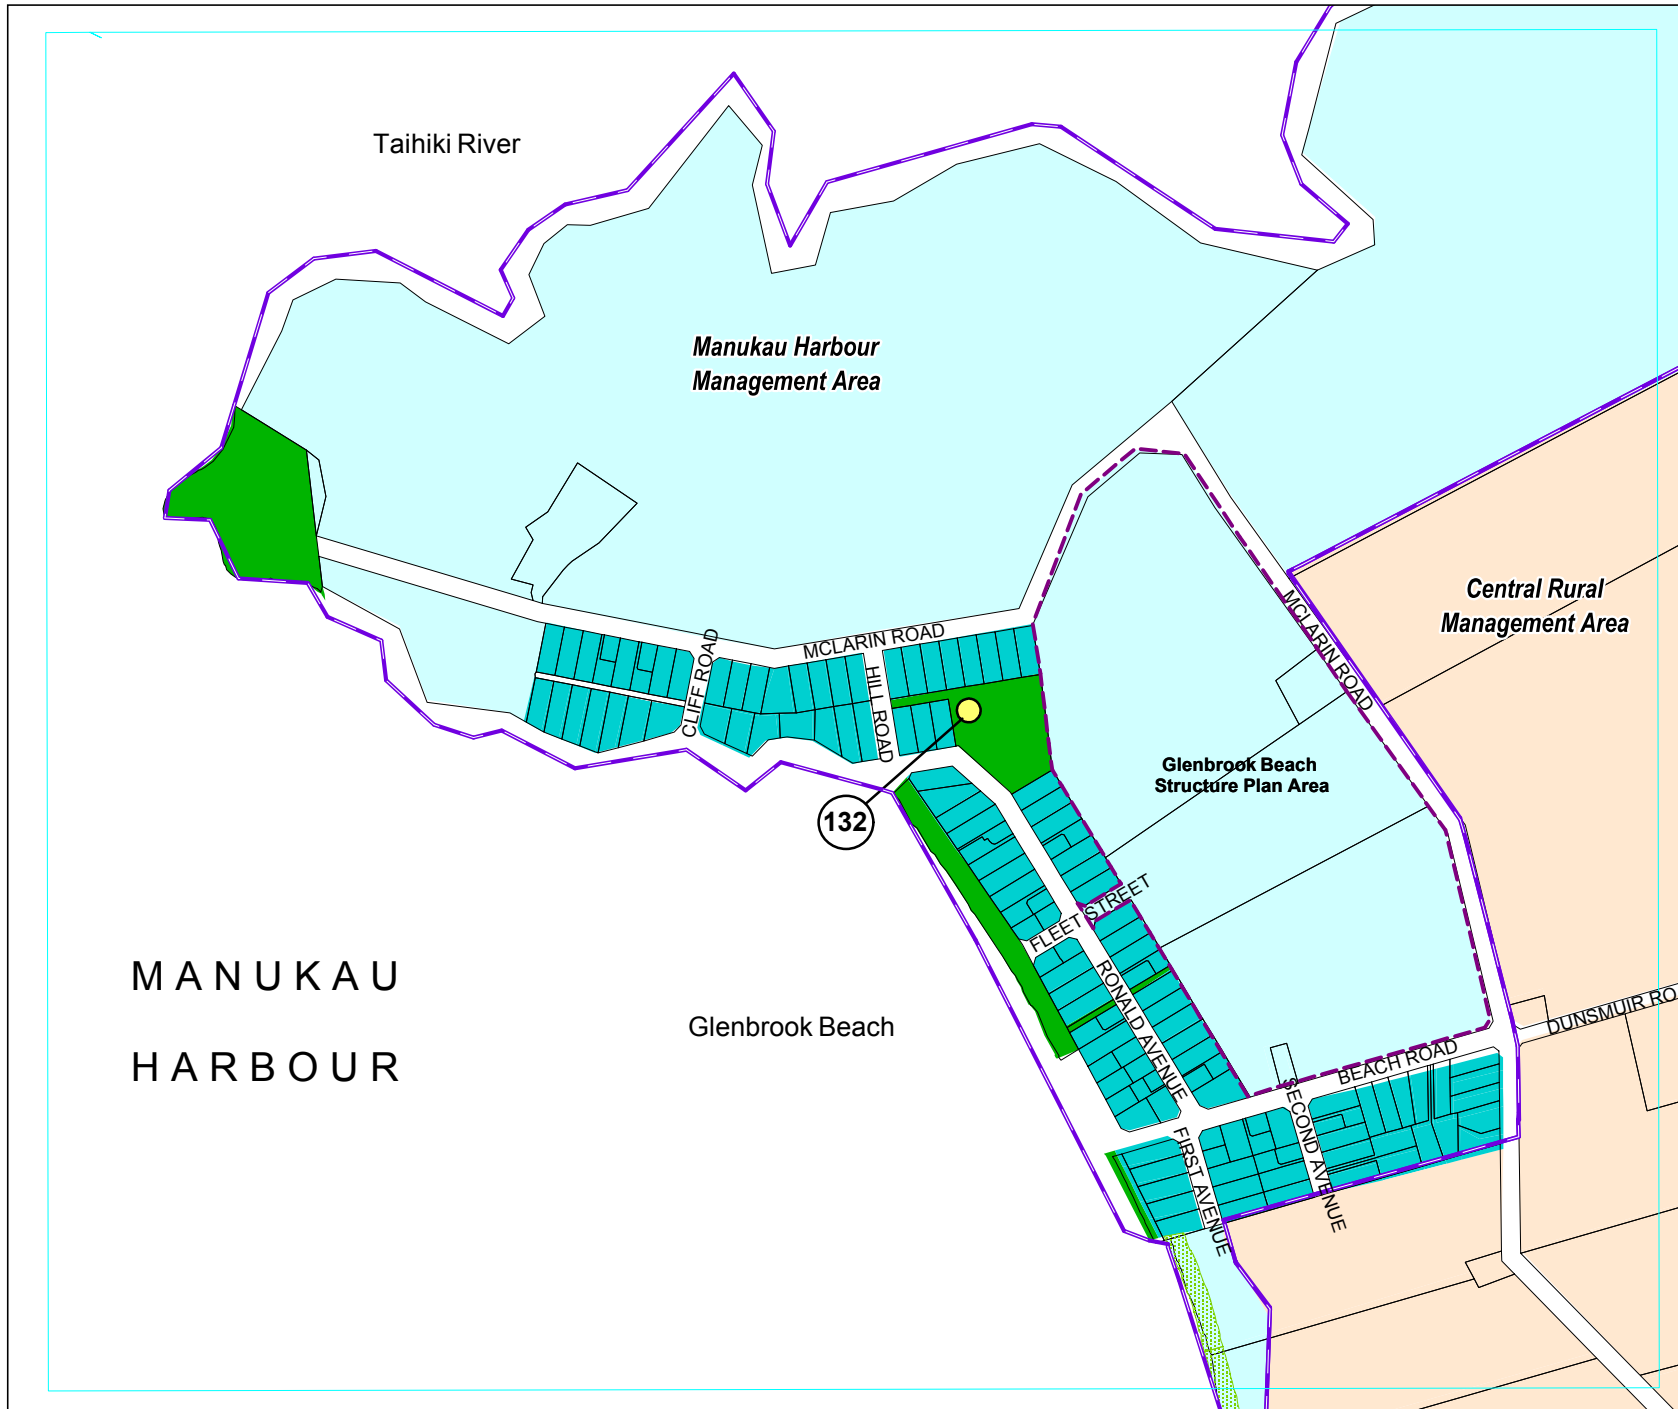

Refer to Map Legend

Glenbrook Beach

0 100 200 300 m

Scale 1:8000

Copyright © Auckland Council.
Cadastral Information is derived from
LINZ Digital Cadastral Database
CROWN COPYRIGHT RESERVED

Printed: 31/10/2013

MANUKAU
HARBOUR

Taihiki River

Manukau Harbour
Management Area

Central Rural
Management Area

Glenbrook Beach
Structure Plan Area

Glenbrook Beach

132

CLIFF ROAD

MCLARIN ROAD

HILL ROAD

FLEET STREET

RONALD AVENUE

FIRST AVENUE

SECOND AVENUE

BEACH ROAD

DUNSMUIR ROAD