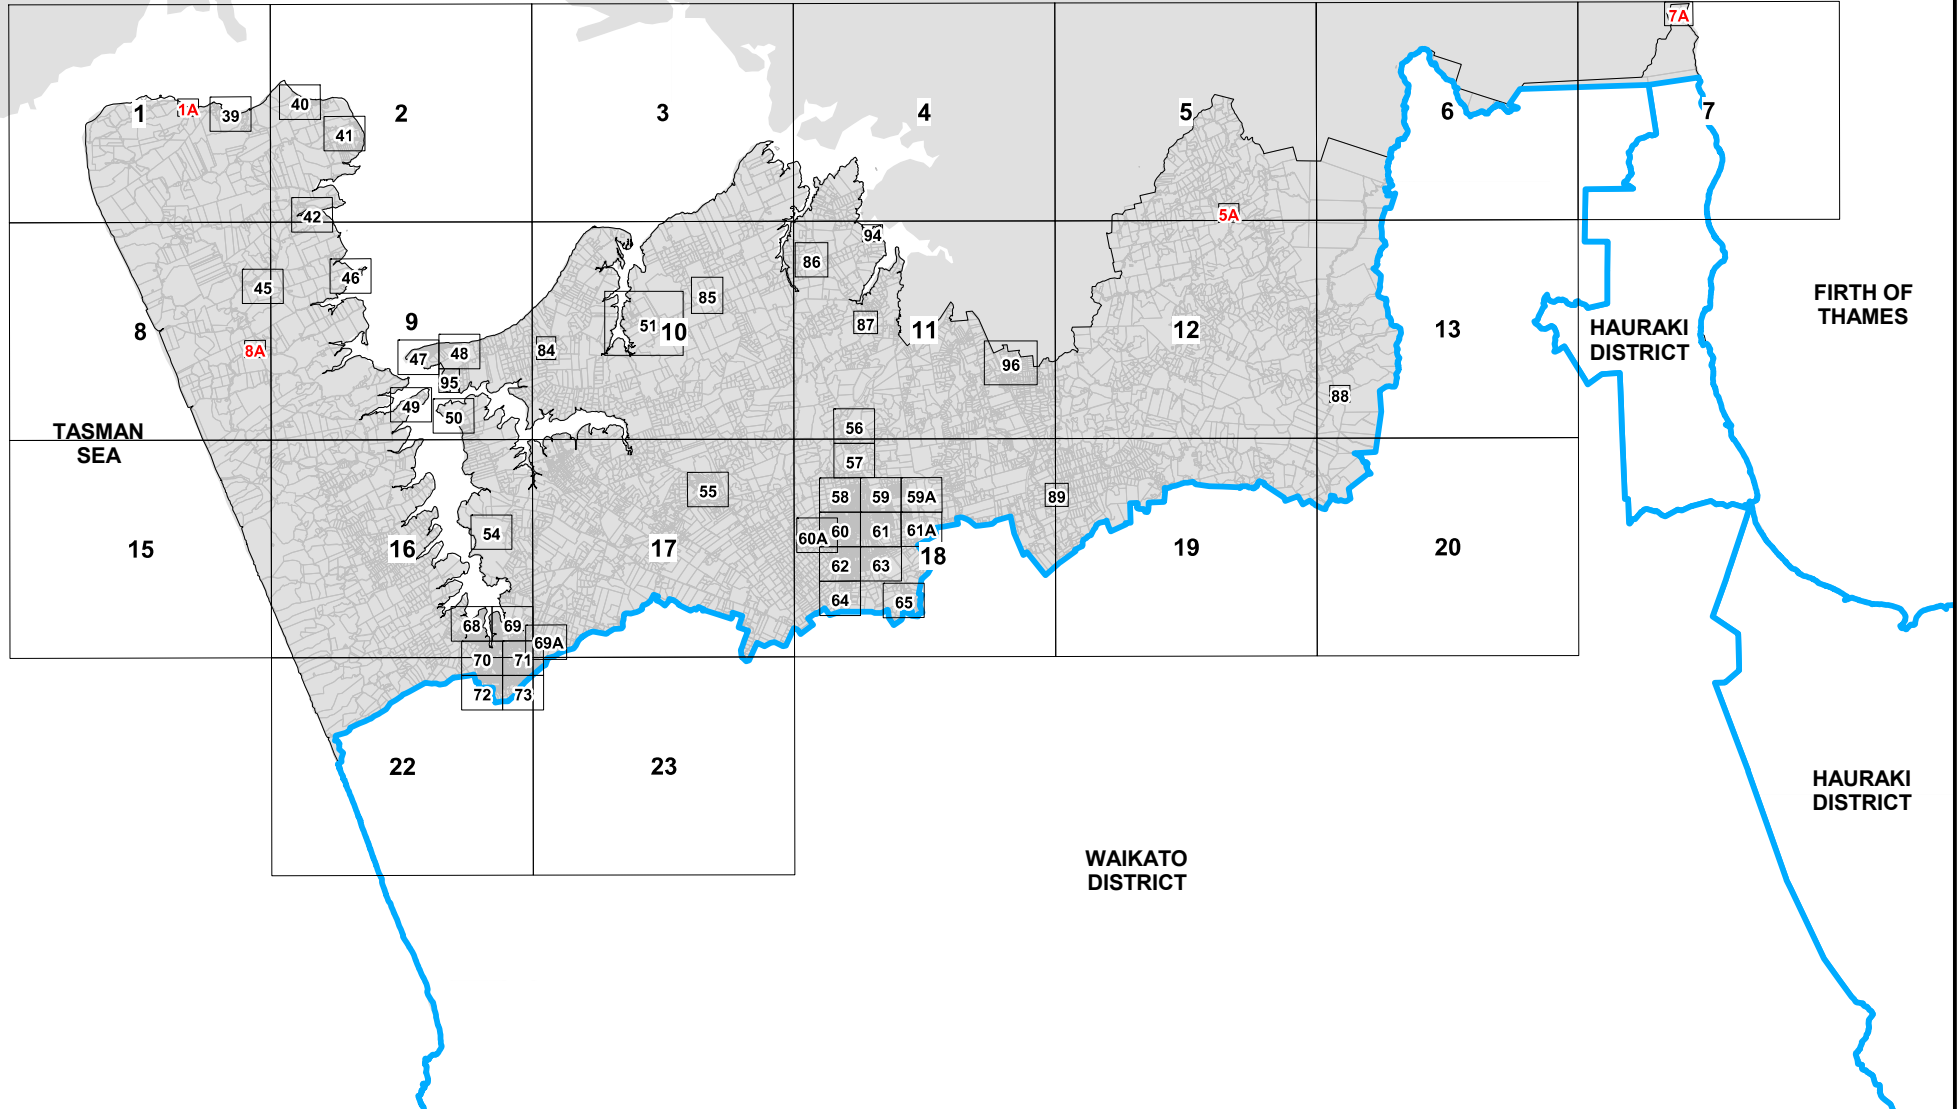

MAP INDEX

MANUKAU
HARBOUR

PAPAKURA
DISTRICT

MANUKAU
CITY

Auckland Council District Plan (Franklin Section)

Update: October 2014

Printed: 22/09/2014