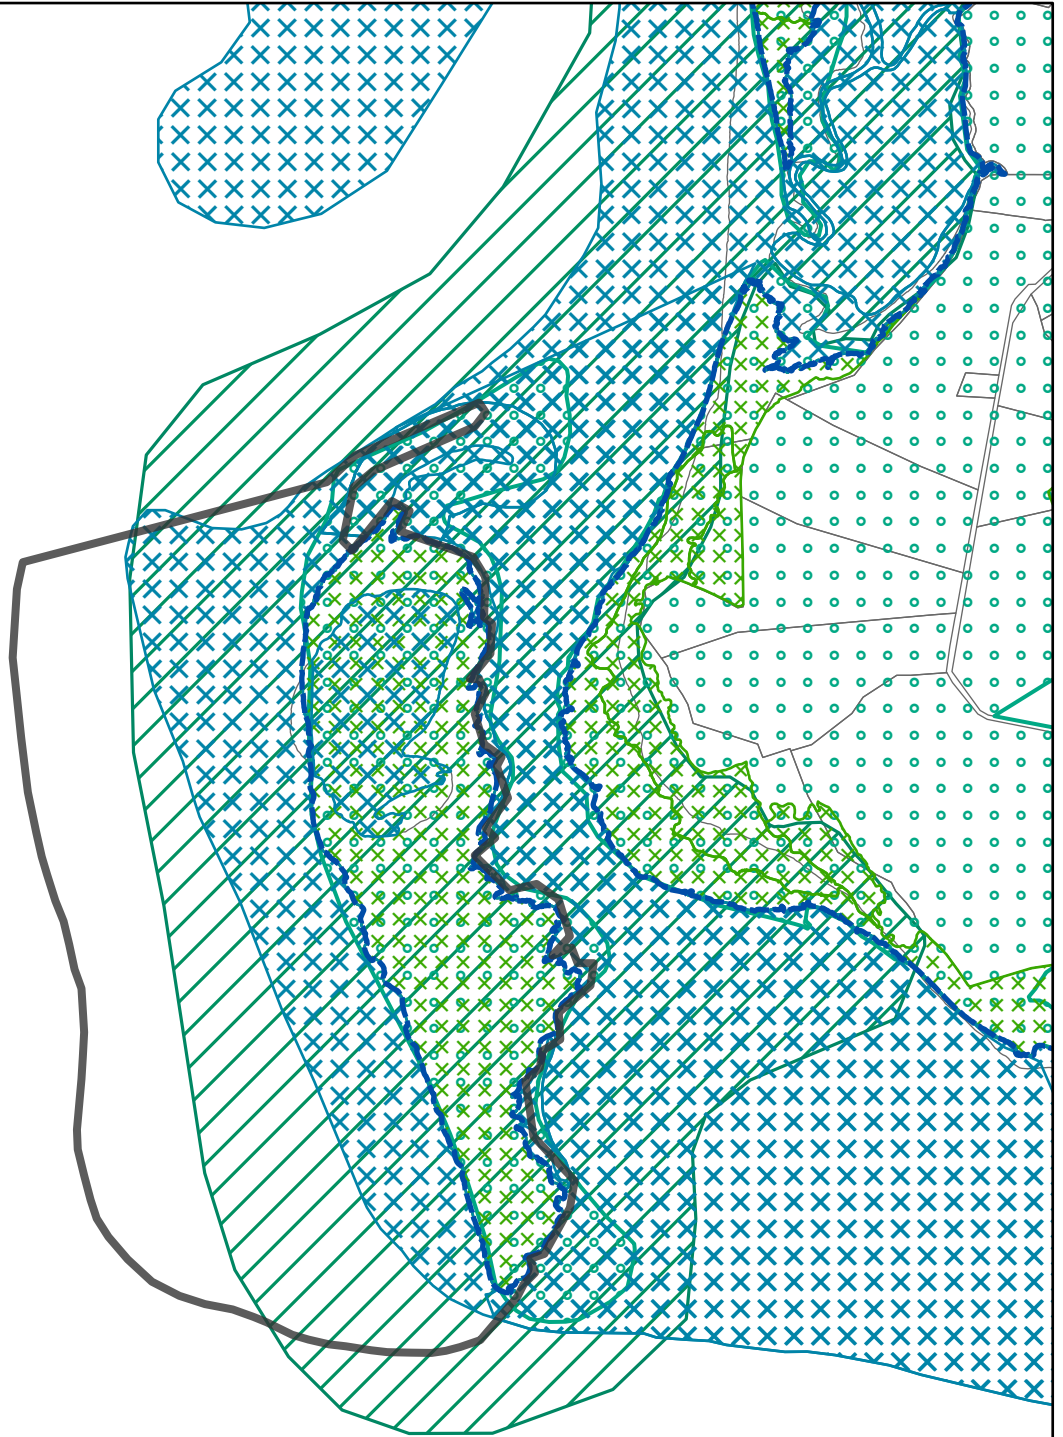

## Tranche 2 - Sites of Significance to Mana Whenua

Site Name - Manukapua

Site ID - 0192

 Tranche 2 - nominated sites extent

public

0 385 770 1,540 Meters

### Tranche 2 - Sites of Significance to Mana Whenua

Site Name - Manukapua

Site ID - 0192

Whilst due care has been taken, Auckland Council gives no warranty as to the accuracy and completeness of any information on this map/plan and accepts no liability for any error, omission or use of the information.

 Tranche 2 - nominated sites extent

Land Owners

 Crown Lands & Survey Dept

0 385 770 1,540 Meters

Whilst due care has been taken, Auckland Council gives no warranty as to the accuracy and completeness of any information on this map/plan and accepts no liability for any error, omission or use of the information.

### Tranche 2 - Sites of Significance to Mana Whenua

Site Name - Manukapua  
Site ID - 0192

-  Tranche 2 - nominated sites extent
-  Marine 1 [rcp]
-  Indicative Coastline (i)
-  Outstanding Natural Features Overlay
-  Outstanding Natural Landscapes Overlay
-  Terrestrial