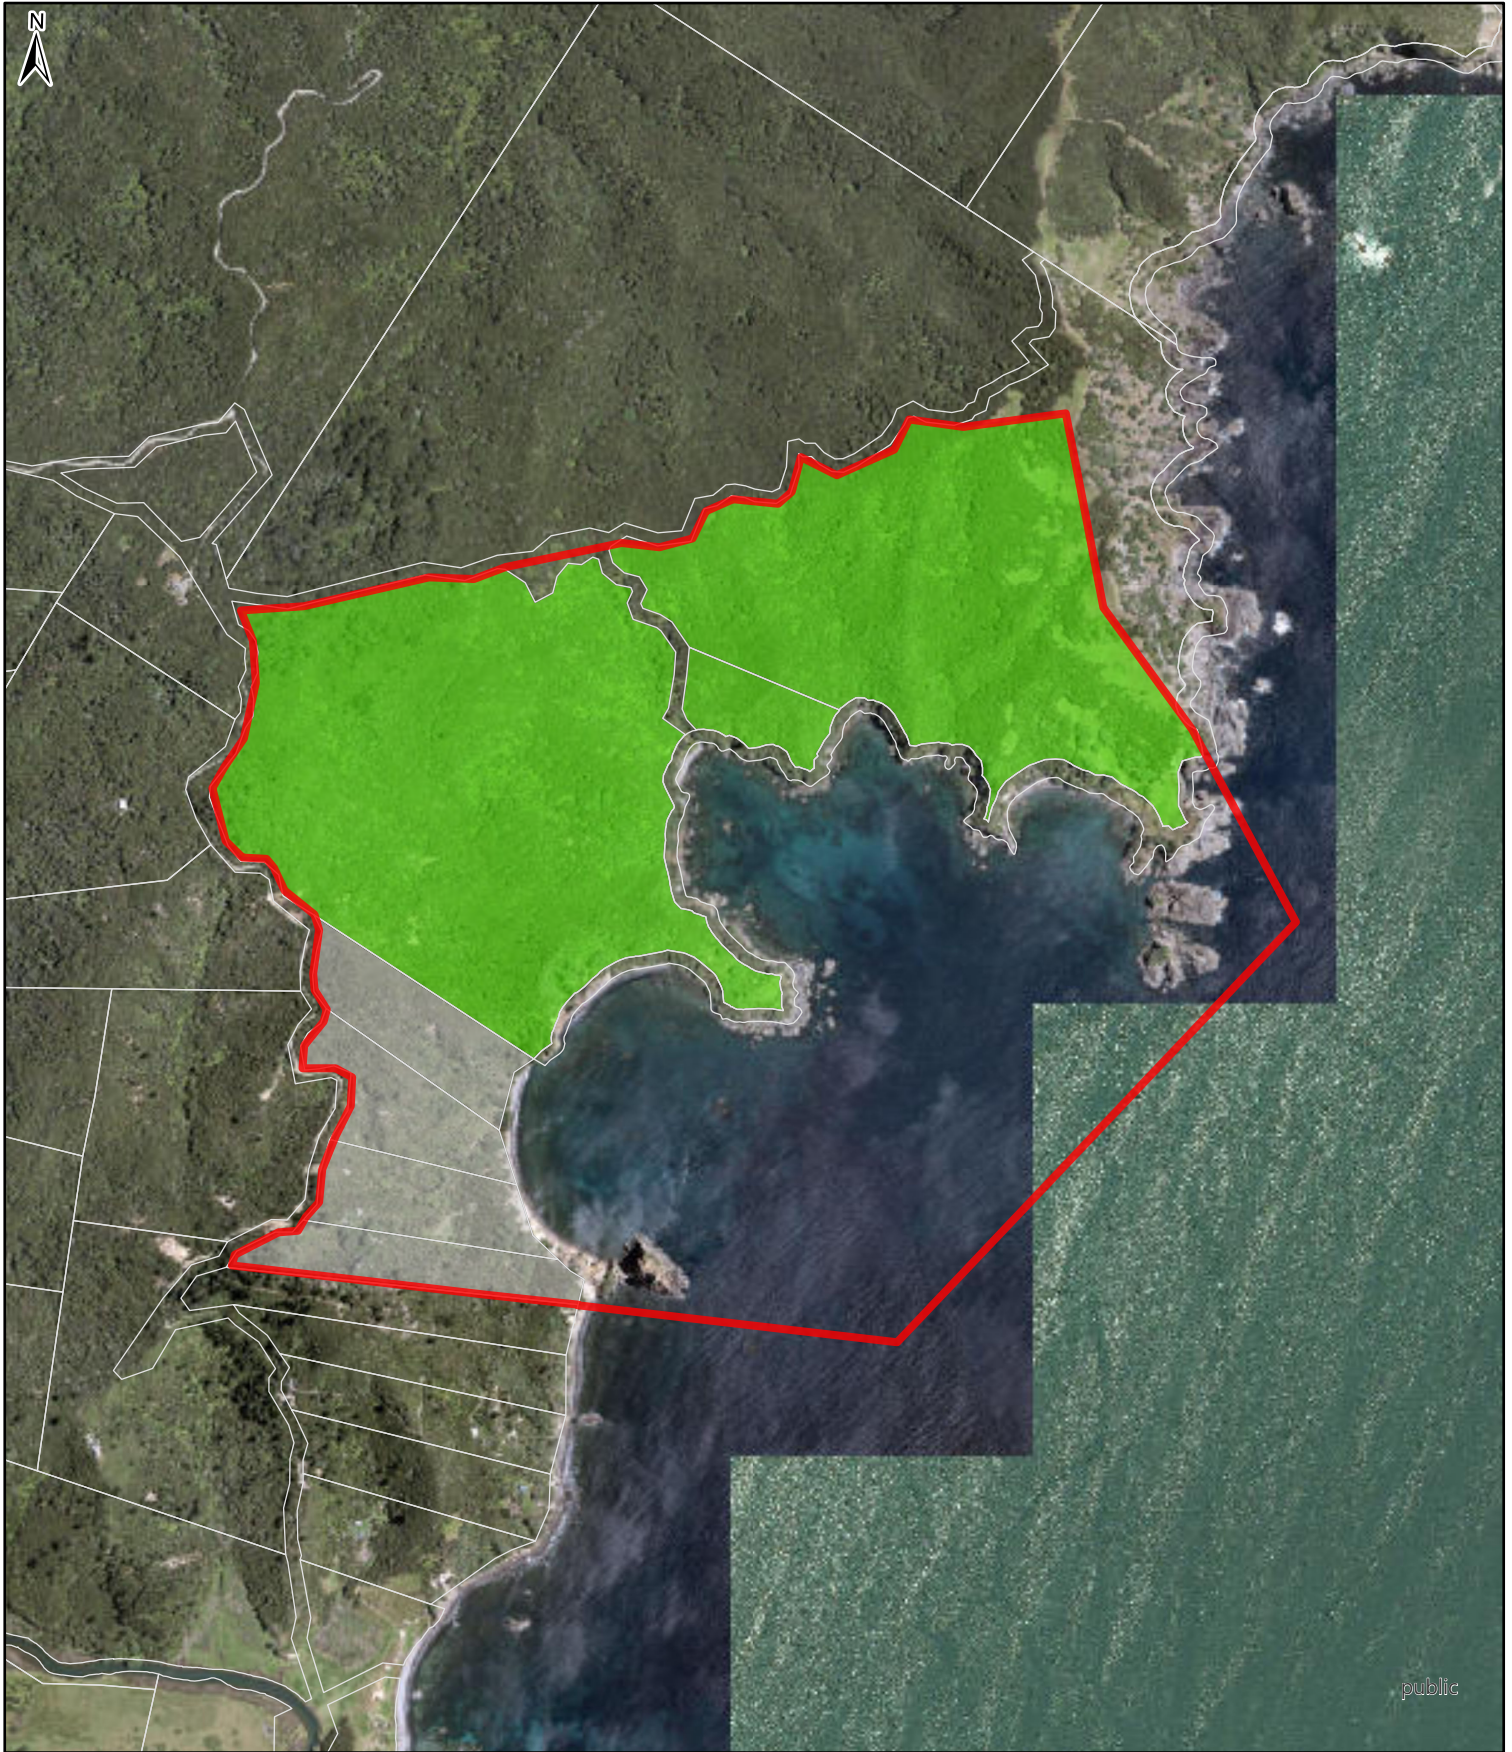

0 385 770 1,540 Meters

Whilst due care has been taken, Auckland Council gives no warranty as to the accuracy and completeness of any information on this map/plan and accepts no liability for any error, omission or use of the information.

Tranche 2 - Sites of Significance to Mana Whenua

Site Name - Korotiti
Site ID - 0203

 Tranche 2 - nominated sites extent

0 385 770 1,540 Meters

Whilst due care has been taken, Auckland Council gives no warranty as to the accuracy and completeness of any information on this map/plan and accepts no liability for any error, omission or use of the information.

Tranche 2 - Sites of Significance to Mana Whenua

Site Name - Korotiti
Site ID - 0203

 Tranche 2 - nominated sites extent

Land Owners

 Department of Conservation

 Private land

0 385 770 1,540 Meters

Tranche 2 - Sites of Significance to Mana Whenua

-  Tranche 2 - nominated sites extent
-  Outstanding Natural Landscapes Overlay
-  HGI - Sites of Ecological Significance